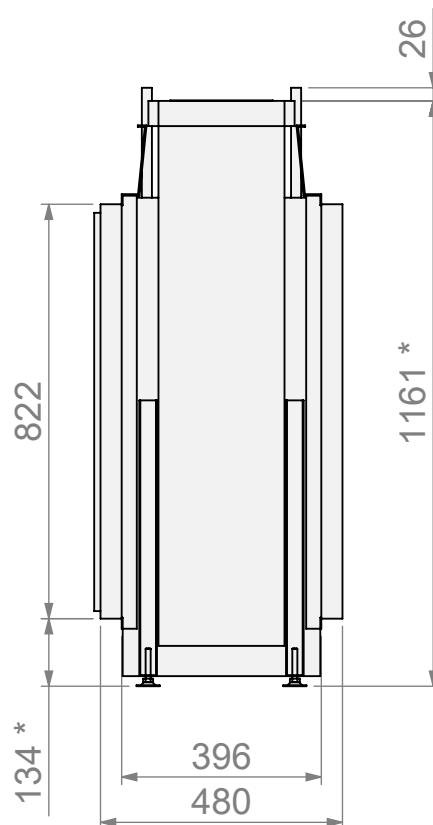

* = optional extended adjustable legs max. + 350 mm

belfires

Barbas Belfires B.V.
Hallenstraat 17
5531 AB Bladel
The Netherlands
www.barbasbelfires.com

Name: VBS Tunnel-3 FF HD convection casing

Modifications reserved

Scale: 1:15
Unit: mm

Version: 0