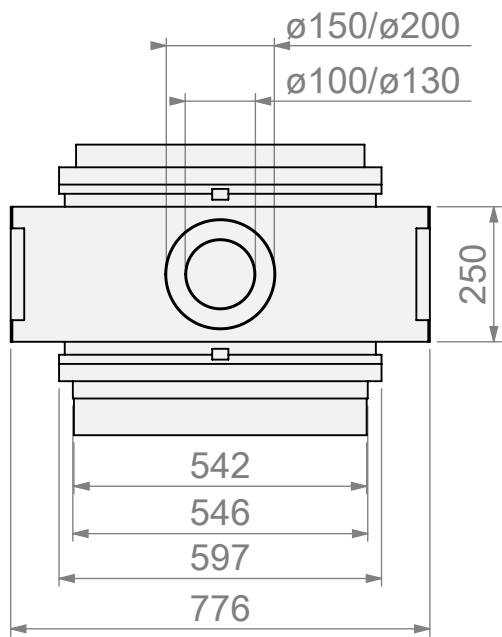

Modifications reserved

Scale: 1:15
Unit: mm

Version: 0

belfires

Barbas Bellfires B.V.
Hallenstraat 17
5531 AB Bladel
The Netherlands
www.barbasbellfires.com

Name: VBS Tunnel-3 HD + 7cm- HD

Modifications reserved

Scale: 1:15
Unit: mm

Version: 0

belfires

Barbas Belfires B.V.
 Hallenstraat 17
 5531 AB Bladel
 The Netherlands
www.barbasbelfires.com

Name: **VBS Tunnel-3 HD + 10cm- HD**

Modifications reserved

Scale: **1:15**
 Unit: **mm**

Scale: 1:15
Unit: mm

Version: 0