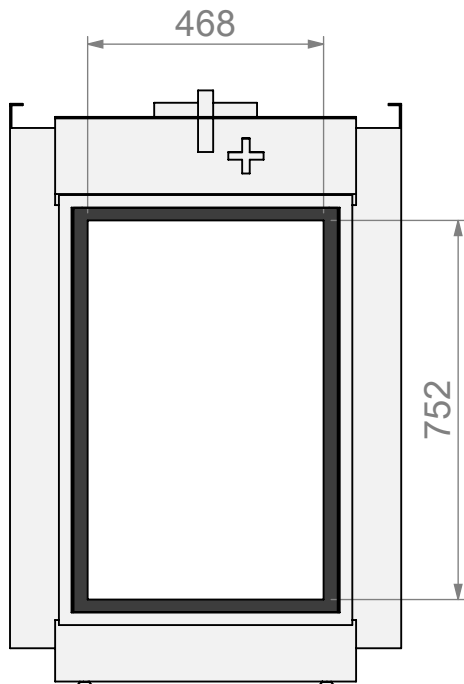

Cadre Fin
Rahmen Raffiniert

belfires

Barbas Bellfires B.V.
Hallenstraat 17
5531 AB Bladel
The Netherlands
www.barbasbellfires.com

Name: VBS Tunnel-3 Slim kader

Modifications reserved

Scale: 1:15
Unit: mm

Version: 0