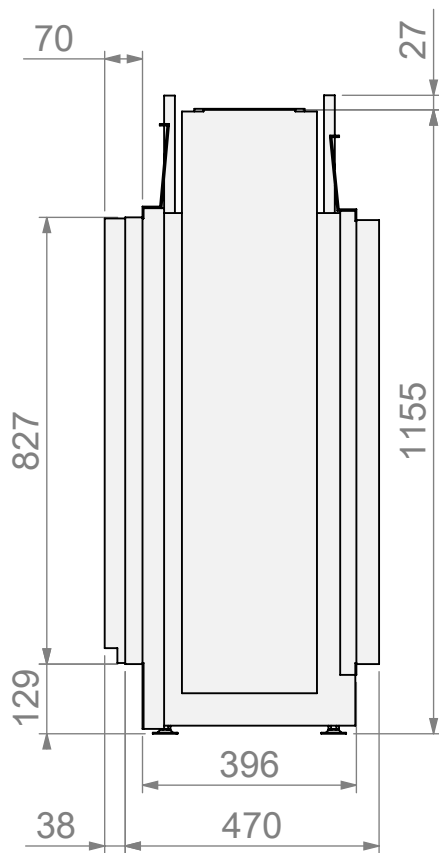

belfires

Barbas Bellfires B.V.
Hallenstraat 17
5531 AB Bladel
The Netherlands
www.barbasbellfires.com

Name: VBS Tunnel-3 HD + 7cm- HD

Modifications reserved

Scale: 1:15
Unit: mm

Version: 0