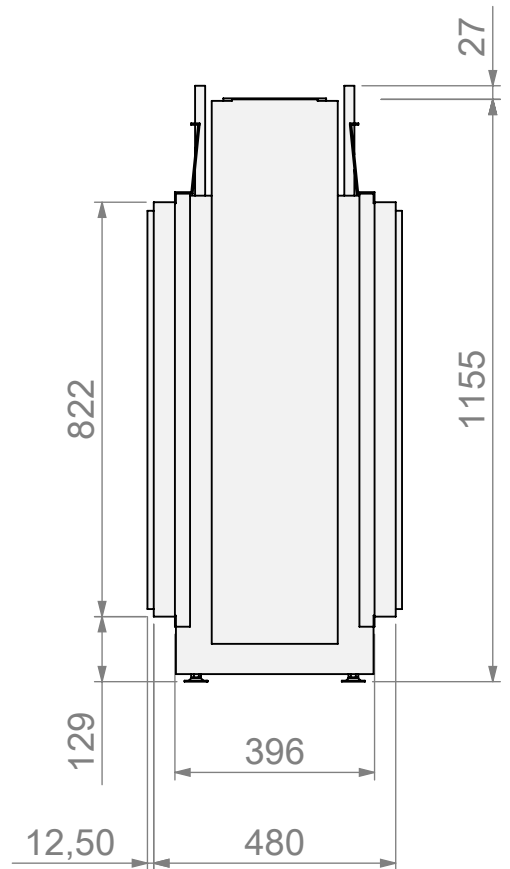

belfires

Barbas Bellfires B.V.
Hallenstraat 17
5531 AB Bladel
The Netherlands
www.barbasbellfires.com

Name: VBS Tunnel-3 floating frame convection casing

Modifications reserved

Scale: 1:15
Unit: mm

Version: 0

ø150/ø200
ø100/ø130

belfires

Barbas Belfires B.V.
Hallenstraat 17
5531 AB Bladel
The Netherlands
www.barbasbelfires.com

Name: VBS Tunnel-3 floating frame

Modifications reserved

Scale: 1:15
Unit: mm

Version: 0

Scale: 1:15
Unit: mm

Version: 0