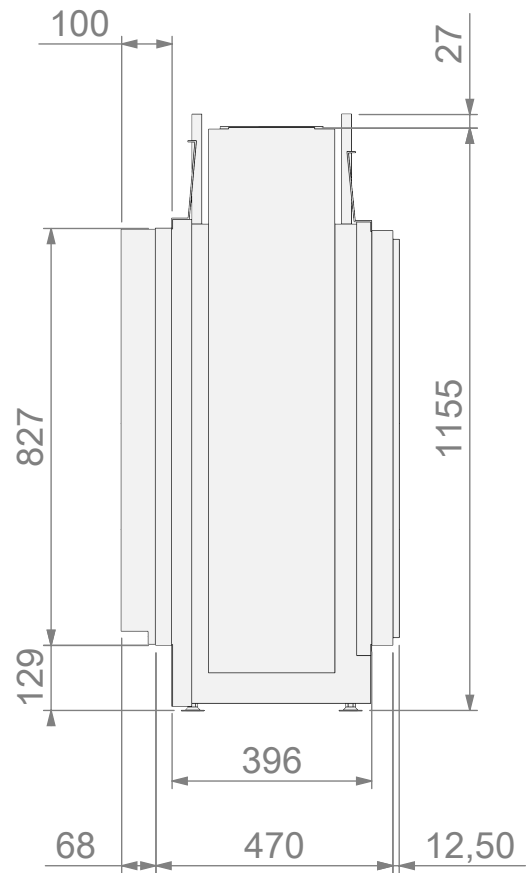

Modifications reserved

Scale: **1:15**
Unit: **mm**

Version: **0**

belfires

Barbas Bellfires B.V.
Hallenstraat 17
5531 AB Bladel
The Netherlands
www.barbasbellfires.com

Name: VBS Tunnel-3 HD + 10cm- HD

Modifications reserved

Scale: 1:15
Unit: mm

Version: 0