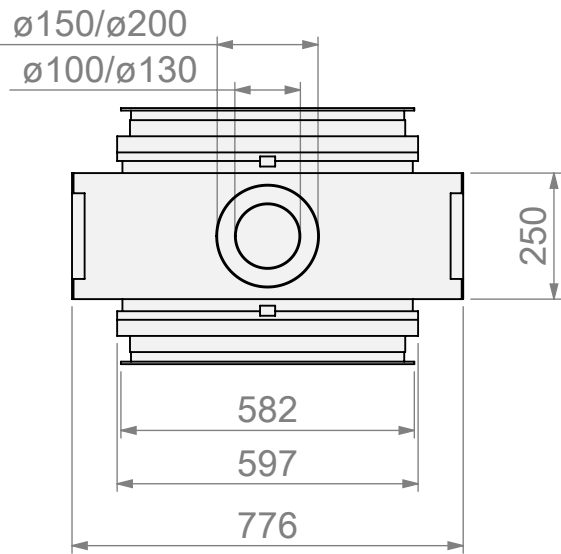

Cadre Fin
Rahmen Raffiniert

belfires

Barbas Bellfires B.V.
Hallenstraat 17
5531 AB Bladel
The Netherlands
www.barbasbellfires.com

Name: VBS Tunnel-3 Slim kader

Modifications reserved

Scale: 1:15
Unit: mm

Version: 0