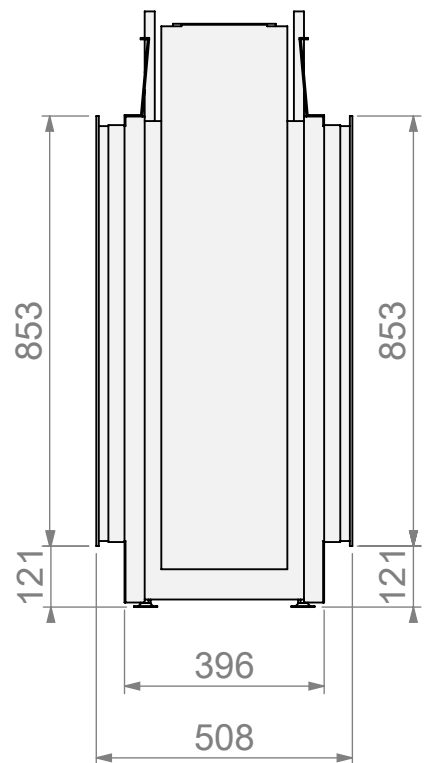

Cadre Fin
Rahmen Raffiniert

belfires

Barbas Bellfires B.V.
Hallenstraat 17
5531 AB Bladel
The Netherlands
www.barbasbellfires.com

Name: VBS Tunnel-3 Slim kader

Modifications reserved

Scale: 1:15
Unit: mm

Version: 0