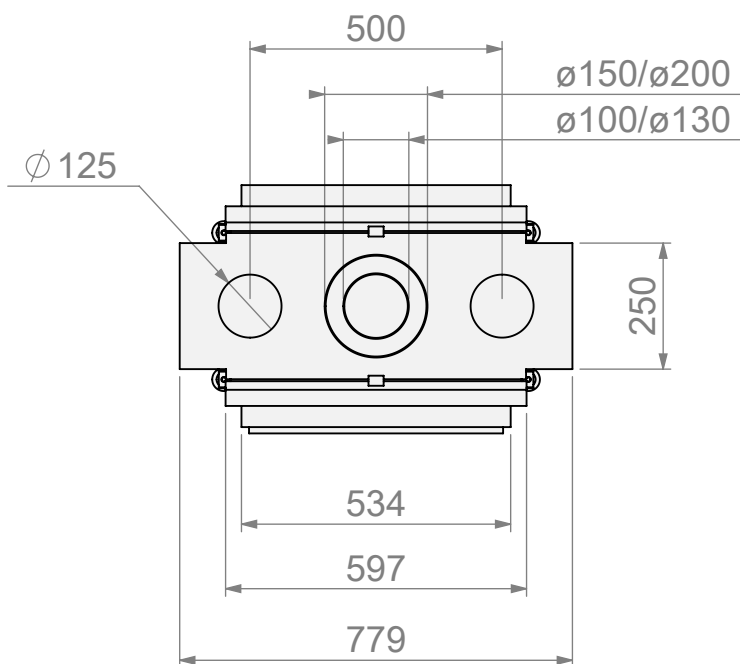

* = optional extended adjustable legs max. + 350 mm

belfires

Barbas Belfires B.V.
Hallenstraat 17
5531 AB Bladel
The Netherlands
www.barbasbelfires.com

Name: VBS Tunnel-3 FF HD convection casing

Modifications reserved

Scale: 1:15
Unit: mm

Version: 0