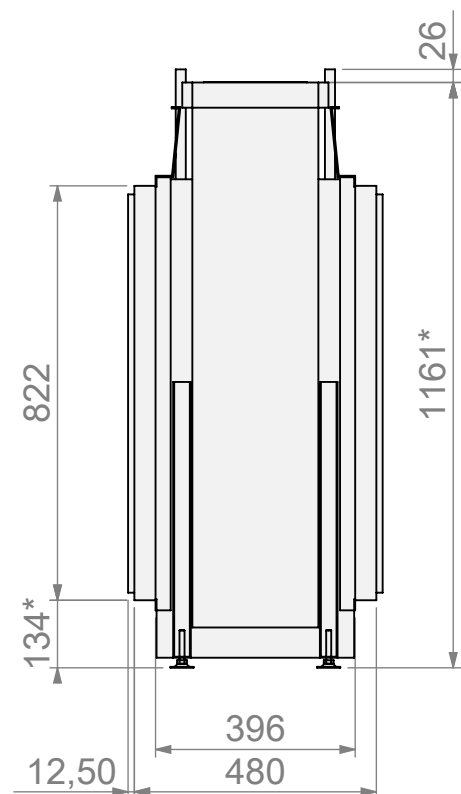

belfires

Barbas Bellfires B.V.
Hallenstraat 17
5531 AB Bladel
The Netherlands
www.barbasbellfires.com

Name: VBS Tunnel-3 hidden door

Modifications reserved

Scale: 1:15
Unit: mm

Version: 0

* = optional extended adjustable legs max. + 350 mm

Scale: 1:15
Unit: mm

Version: 0