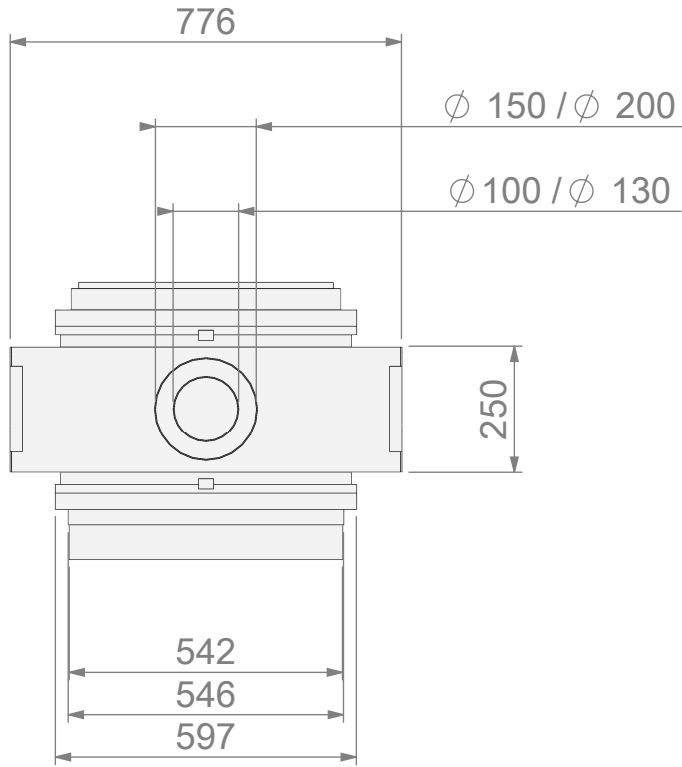

Modifications reserved

Scale: **1:15**
Unit: **mm**

Version: **0**

belfires

Barbas Bellfires B.V.
Hallenstraat 17
5531 AB Bladel
The Netherlands
www.barbasbellfires.com

Name: VBS Tunnel-3 HD + 10cm- HD

Modifications reserved

Scale: 1:15
Unit: mm

Version: 0