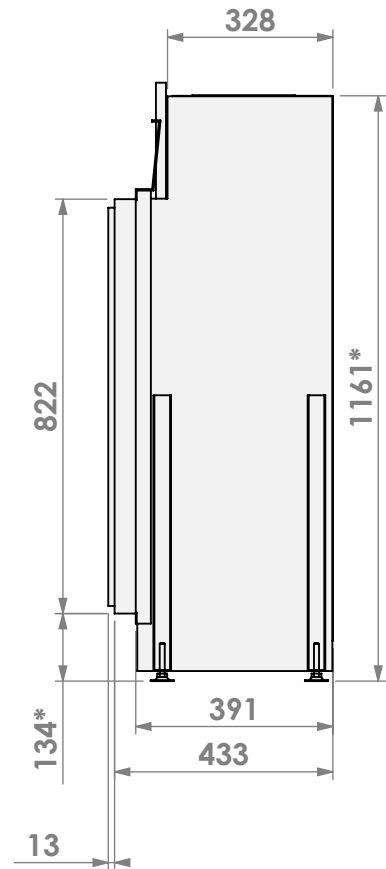

Barbas Bellfires B.V.
 Hallenstraat 17
 5531 AB Bladel
 The Netherlands
www.barbasbellfires.com

Name: **VBS-3 floating frame**

Modifications reserved

Scale: **1:15**
 Unit: **mm**

Version: **0**

* = optional extended adjustable legs max. + 350 mm

Name: VBS-3 hidden door+ 7cm

Modifications reserved

Scale: 1:15
 Unit: mm

Version: 0

belfires

Barbas Belfires B.V.
Hallenstraat 17
5531 AB Bladel
The Netherlands
www.barbasbelfires.com

Name: VBS-3 hidden door+ 10cm

Name: VBS-3 Slim kader

Modifications reserved

Scale: 1:15
Unit: mm

Version: 0