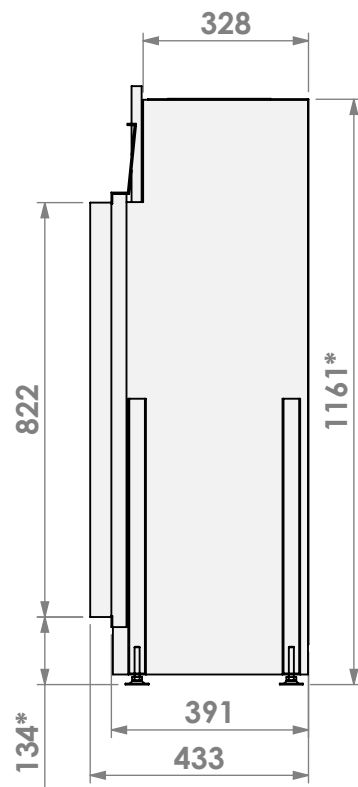

Barbas Bellfires B.V.
 Hallenstraat 17
 5531 AB Bladel
 The Netherlands
www.barbasbellfires.com

Name: **VBS-3 floating frame**

Modifications reserved

Scale: **1:15**
 Unit: **mm**

Version: **0**

* = optional extended adjustable legs max. + 350 mm

belfires

Barbas Belfires B.V.
Hallenstraat 17
5531 AB Bladel
The Netherlands
www.barbasbelfires.com

Name: VBS-3 floating frame en convectie

Modifications reserved

Scale: 1:15
Unit: mm

Version: 0

* = optional extended adjustable legs max. + 350 mm

Name: VBS-3 hidden door+ 7cm

Modifications reserved

Scale: 1:15
 Unit: mm

Version: 0

belfires

Barbas Belfires B.V.
Hallenstraat 17
5531 AB Bladel
The Netherlands
www.barbasbelfires.com

Name: VBS-3 hidden door+ 10cm

Name: VBS-3 Slim kader

Modifications reserved

Scale: 1:15
Unit: mm

Version: 0