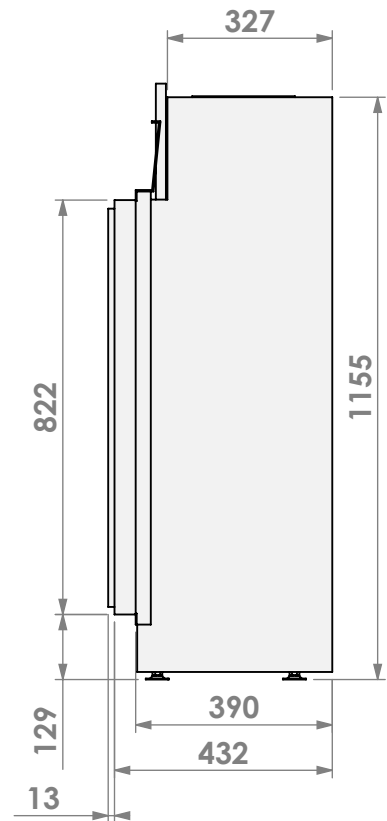

belfires

Barbas Bellfires B.V.
 Hallenstraat 17
 5531 AB Bladel
 The Netherlands
www.barbasbellfires.com

Name: **VBS-3 hidden door**

Modifications reserved

Scale: **1:15**
 Unit: **mm**

Version: **0**

belfires

Barbas Bellfires B.V.
 Hallenstraat 17
 5531 AB Bladel
 The Netherlands
www.barbasbellfires.com

Name: **VBS-3 floating frame**

Modifications reserved

Scale: **1:15**
 Unit: **mm**

Version: **0**

* = optional extended adjustable legs max. + 350 mm

Name: VBS-3 hidden door+ 7cm

Modifications reserved

Scale: 1:15
 Unit: mm

Version: 0

belfires

Barbas Belfires B.V.
Hallenstraat 17
5531 AB Bladel
The Netherlands
www.barbasbelfires.com

Name: VBS-3 hidden door+ 10cm

Name: VBS-3 Slim kader

Modifications reserved

Scale: 1:15
Unit: mm

Version: 0