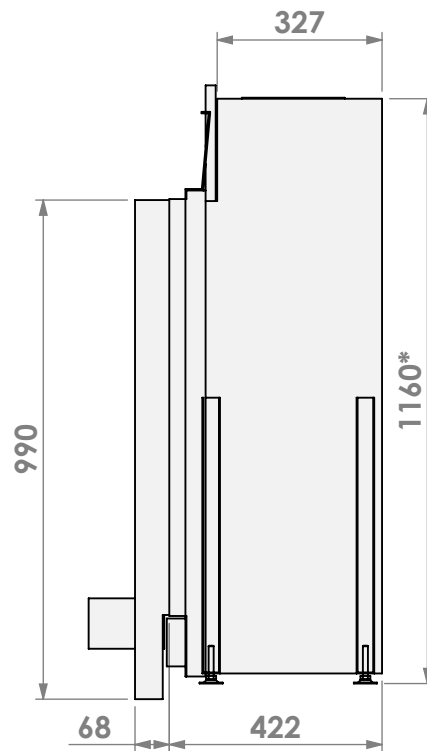

Name: VBS-3 hidden door+ 7cm

Modifications reserved

Scale: 1:15
 Unit: mm

Version: 0

belfires

Barbas Belfires B.V.
Hallenstraat 17
5531 AB Bladel
The Netherlands
www.barbasbelfires.com

Name: VBS-3 hidden door+ 10cm

Modifications reserved

Scale: 1:15
Unit: mm

Version: 0

* = optional extended adjustable legs max. + 350 mm

belfires

Barbas Belfires B.V.
Hallenstraat 17
5531 AB Bladel
The Netherlands
www.barbasbelfires.com

Name: VBS-3 Slim kader

Modifications reserved

Scale: 1:15
Unit: mm

Version: 0