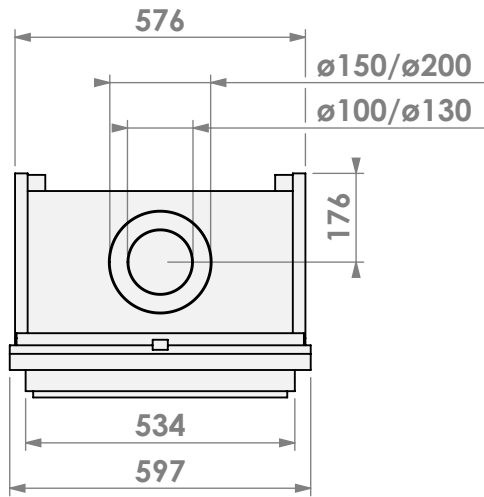

belfires

Barbas Bellfires B.V.
Hallenstraat 17
5531 AB Bladel
The Netherlands
www.barbasbellfires.com

Name: **VBS-3 floating frame**

Modifications reserved

Scale: **1:15**
Unit: **mm**

Version: **0**