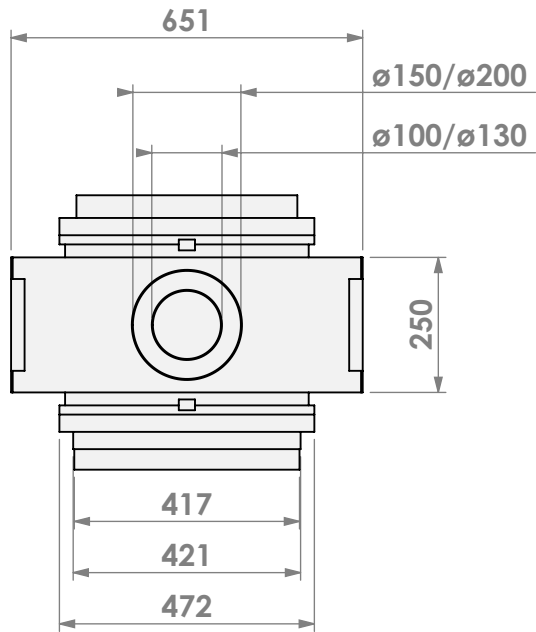

belfires

Barbas Bellfires B.V.
Hallenstraat 17
5531 AB Bladel
The Netherlands
www.barbasbellfires.com

Name: VBM Tunnel-3 HD + 7cm- HD

Modifications reserved

Scale: 1:15
Unit: mm

Version: 0