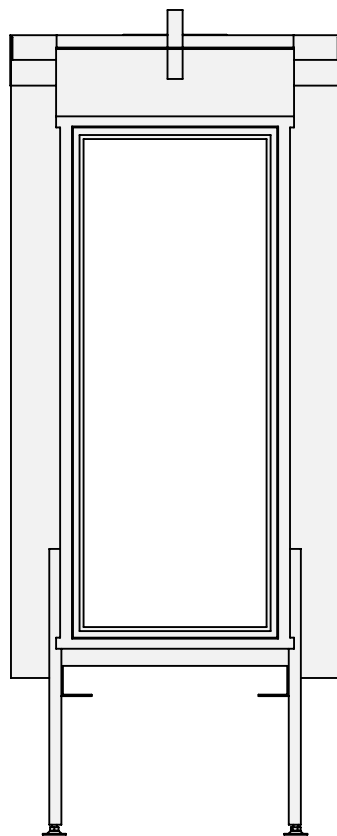

Name: **VBM Tunnel-3 hidden door convection casing**

Modifications reserved

Scale: **1:15**  
Unit: **mm**

Version: **0**

\* = optional extended adjustable legs max. + 350 mm

**belfires**

Barbas Belfires B.V.  
Hallenstraat 17  
5531 AB Bladel  
The Netherlands  
www.barbasbelfires.com