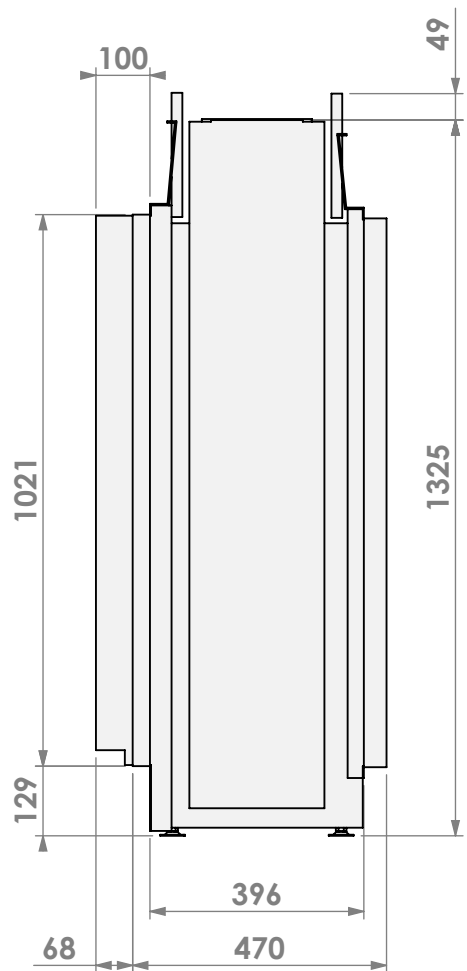

belfires

Barbas Belfires B.V.
Hallenstraat 17
5531 AB Bladel
The Netherlands
www.barbasbelfires.com

Name: VBM Tunnel-3 HD + 10cm- HD

Modifications reserved

Scale: 1:15
Unit: mm

Version: 0