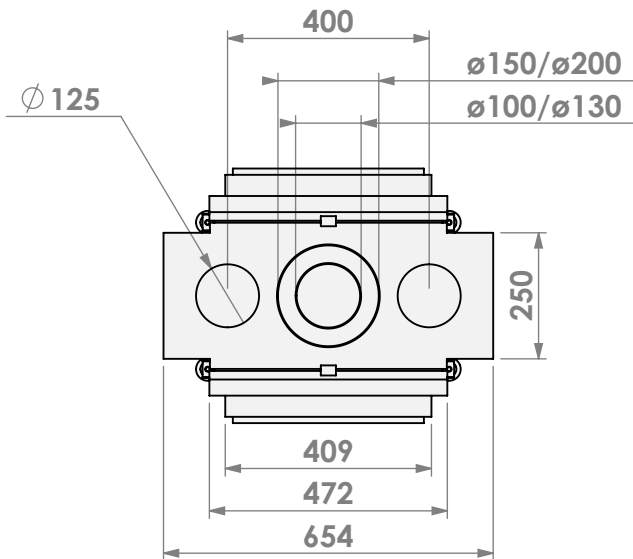

* = optional extended adjustable legs max. + 350 mm

belfires

Barbas Belfires B.V.
Hallenstraat 17
5531 AB Bladel
The Netherlands
www.barbasbelfires.com

Name: **VBM Tunnel-3 floating frame convection casing**

Modifications reserved

Scale: **1:15**
Unit: **mm**

Version: **0**