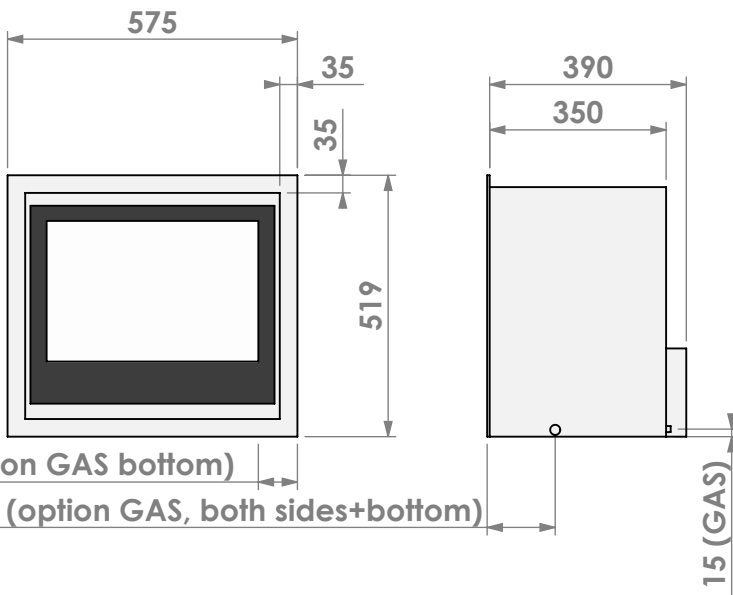

U.K. only !

belfires

Barbas Bellfires B.V.
Hallenstraat 17
5531 AB Bladel
The Netherlands
www.barbasbellfires.com

Name: **Unica 2-50 with fan Unlined flue Back opening**

35mm
Modifications reserved

Scale: **1:15**
Unit: **mm**

Version: **0**