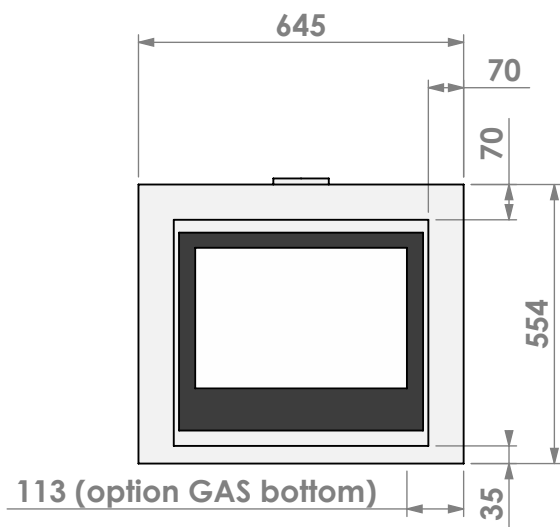

Scale: **1:15**
 Unit: **mm**

Version: **0**

135 (option GAS, both sides+bottom)