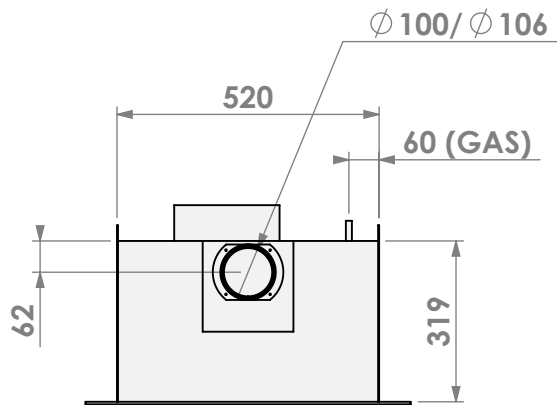

Scale: **1:15**
 Unit: **mm**

Version: **0**

135 (option GAS, both sides+bottom)