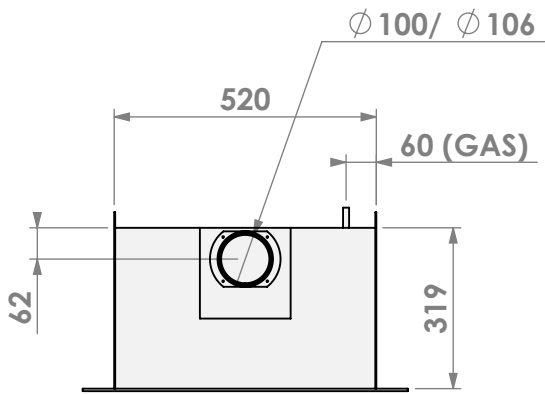

Scale: **1:15**
 Unit: **mm**

Version: **0**

135 (option GAS, both sides+bottom)