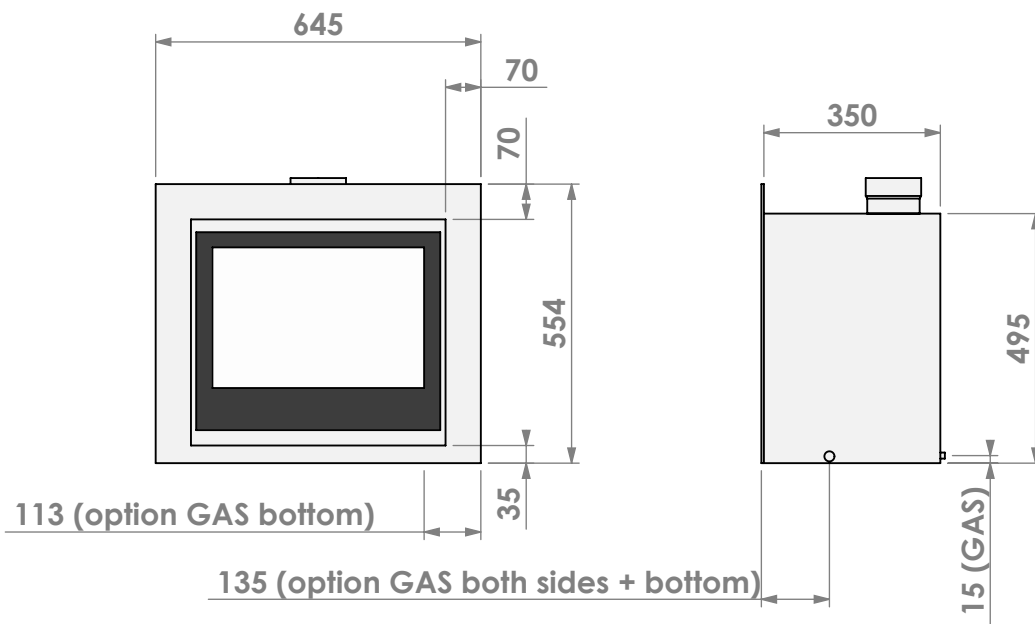

Scale: **1:15**
 Unit: **mm**

Version: **0**

135 (option GAS, both sides+bottom)