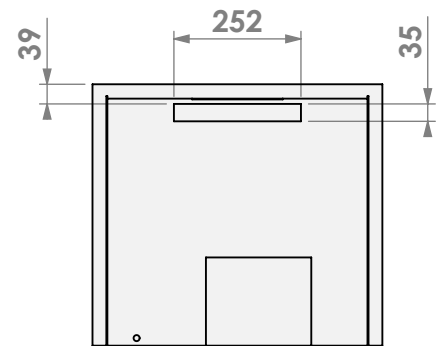

U.K. only !

belfires

Barbas Bellfires B.V.
Hallenstraat 17
5531 AB Bladel
The Netherlands
www.barbasbellfires.com

Name: **Unica 2-50 with fan Unlined flue Back opening**

35mm
Modifications reserved

Scale: **1:15**
Unit: **mm**

Version: **0**