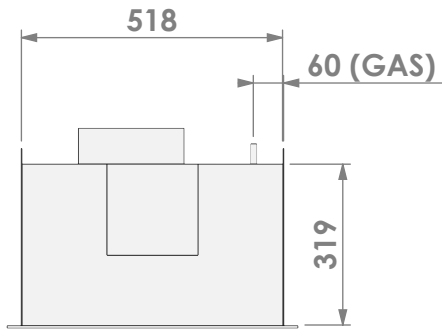

U.K. only !

belfires

Barbas Bellfires B.V.
Hallenstraat 17
5531 AB Bladel
The Netherlands
www.barbasbellfires.com

Name: **Unica 2-50 with fan Unlined flue Back opening**

35mm
Modifications reserved

Scale: **1:15**
Unit: **mm**

Version: **0**