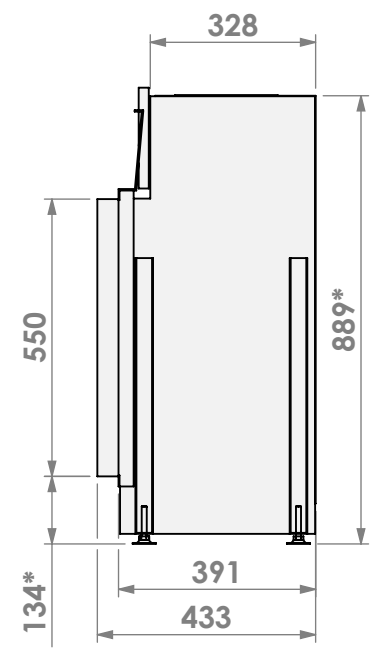

* = optional extended adjustable legs max. + 350 mm

belfires

Barbas Belfires B.V.
 Hallenstraat 17
 5531 AB Bladel
 The Netherlands
 www.barbasbelfires.com

Name: Topsham Small-3 floating frame convection casing

Modifications reserved

Scale: 1:15
 Unit: mm

Version: 0

* = optional extended adjustable legs max. + 350 mm

belfires

Barbas Bellfires B.V.
 Hallenstraat 17
 5531 AB Bladel
 The Netherlands
 www.barbasbellfires.com

Name: **Topsham Small-3 hidden door+ 10cm**

Modifications reserved

Projection:

American

Scale:

1:15

Version:

0

Modifications reserved

Projection:
American

Scale:

1:15

Version:

0

Unit:

mm