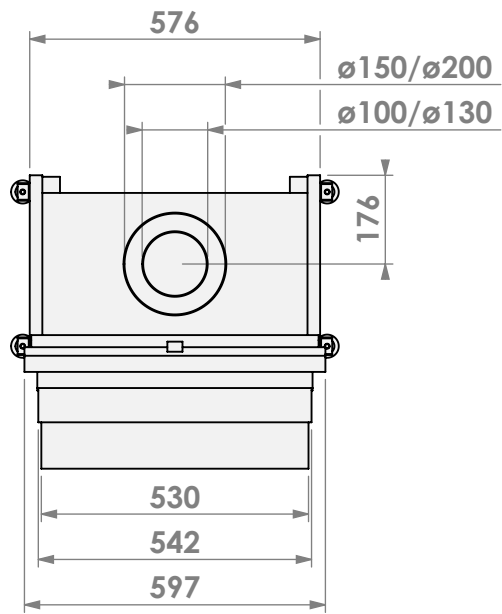

Name: **Topsham Small-3 hidden door+ 10cm**

Modifications reserved

Projection:

American

Scale:

1:15

Version:

0

Unit:

mm

* = optional extended adjustable legs max. + 350 mm

bellfires

Barbas Bellfires B.V.
Hallenstraat 17
5531 AB Bladel
The Netherlands
www.barbasbellfires.com

Name: **Topsham Small-3 hidden door+ 10cm stone bar**

Modifications reserved

Projection:
American

Scale:

1:15

Version:

0

Unit:

mm