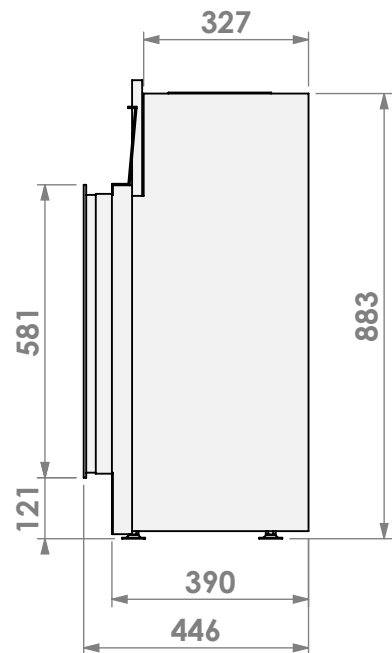

Unit:

mm

* = optional extended adjustable legs max. + 350 mm

bellfires

Barbas Bellfires B.V.
Hallenstraat 17
5531 AB Bladel
The Netherlands
www.barbasbellfires.com

Name: **Topsham Small-3 hidden door+ 10cm stone bar**

Modifications reserved

Projection:
American

Scale:

1:15

Version:

0

Unit:

mm