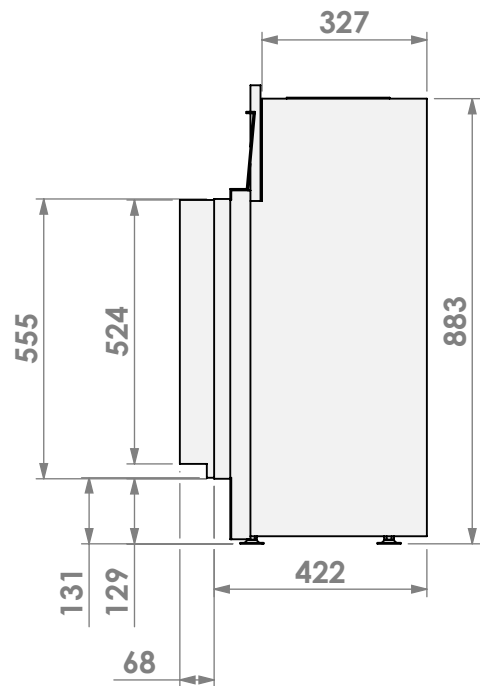

Modifications reserved

Scale: 1:15
 Unit: mm

Version: 0

* = optional extended adjustable legs max. + 350 mm

belfires

Barbas Bellfires B.V.
 Hallenstraat 17
 5531 AB Bladel
 The Netherlands
 www.barbasbellfires.com

Name: **Topsham Small-3 hidden door+ 7cm**

Modifications reserved

Scale: **1:15**
 Unit: **mm**

Version: **0**

bellfires

Barbas Bellfires B.V.
Hallenstraat 17
5531 AB Bladel
The Netherlands
www.barbasbellfires.com

Name: **Topsham Small-3 hidden door+ 10cm**

Modifications reserved

Projection:

American

Scale:

1:15

Version:

0

Modifications reserved

Projection:
American

Scale:

1:15

Version:

0

Unit:

mm