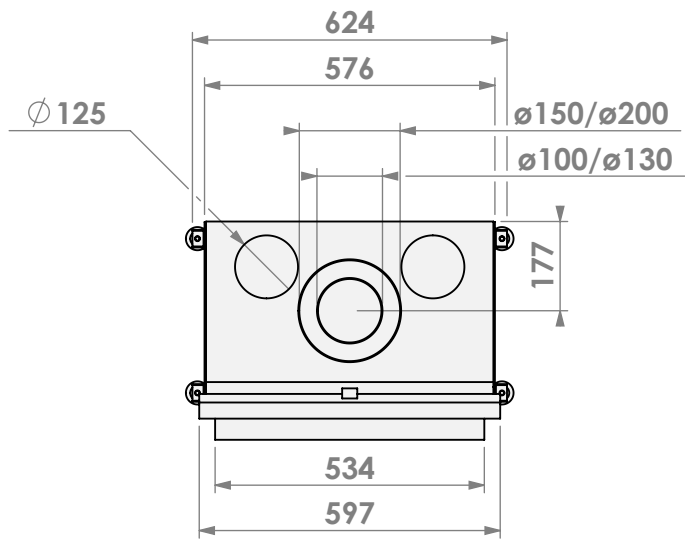

* = optional extended adjustable legs max. + 350 mm

belfires

Barbas Belfires B.V.
 Hallenstraat 17
 5531 AB Bladel
 The Netherlands
 www.barbasbelfires.com

Name: Topsham Small-3 floating frame convection casing

Modifications reserved

Scale: 1:15
 Unit: mm

Version: 0

* = optional extended adjustable legs max. + 350 mm

belfires

Barbas Bellfires B.V.
 Hallenstraat 17
 5531 AB Bladel
 The Netherlands
 www.barbasbellfires.com

Modifications reserved

Projection:
American

Scale:

1:15

Version:

0

Unit:

mm