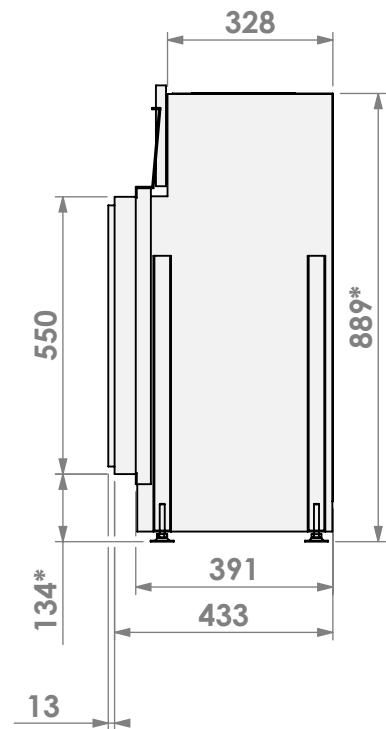

* = optional extended adjustable legs max. + 350 mm

belfires

Barbas Belfires B.V.
Hallenstraat 17
5531 AB Bladel
The Netherlands
www.barbasbelfires.com

Name: Topsham Small-3 floating frame convection casing

Modifications reserved

Scale: 1:15
Unit: mm

Version: 0