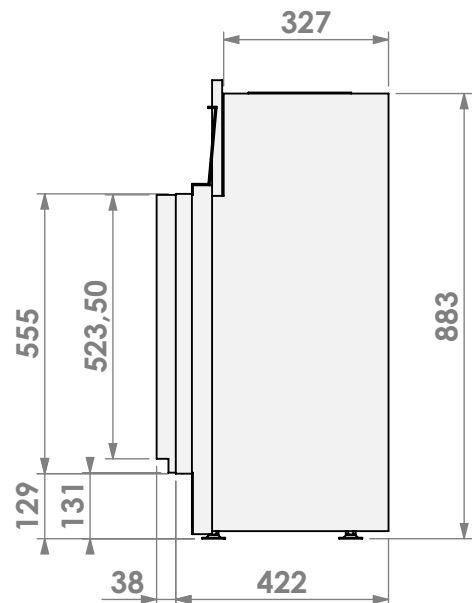

Modifications reserved

Scale: 1:15
 Unit: mm

Version: 0

* = optional extended adjustable legs max. + 350 mm

belfires

Barbas Bellfires B.V.
 Hallenstraat 17
 5531 AB Bladel
 The Netherlands
 www.barbasbellfires.com

Modifications reserved

Projection:
American

Scale:

1:15

Version:

0

Unit:

mm