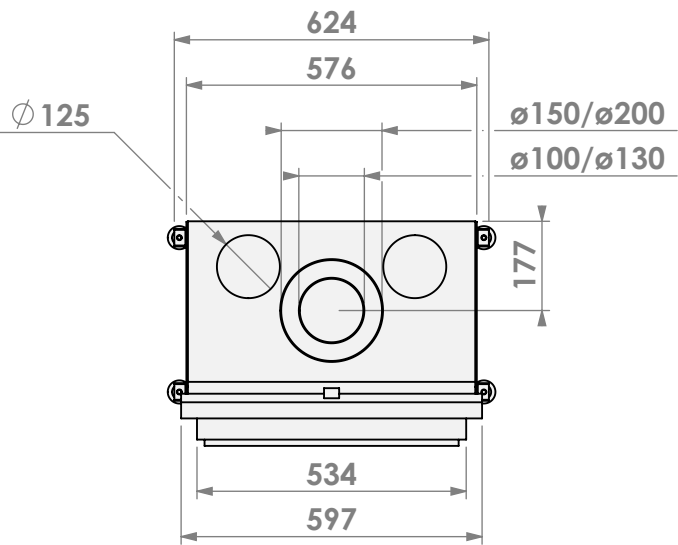

* = optional extended adjustable legs max. + 350 mm

belfires

Barbas Belfires B.V.
Hallenstraat 17
5531 AB Bladel
The Netherlands
www.barbasbelfires.com

Name: Topsham Small-3 floating frame convection casing

Modifications reserved

Scale: 1:15
Unit: mm

Version: 0