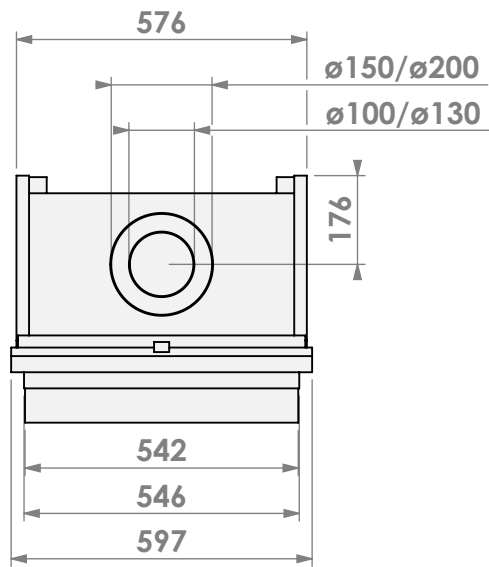

Modifications reserved

Scale: 1:15
 Unit: mm

Version: 0

* = optional extended adjustable legs max. + 350 mm

belfires

Barbas Bellfires B.V.
 Hallenstraat 17
 5531 AB Bladel
 The Netherlands
 www.barbasbellfires.com

Name: **Topsham Small-3 hidden door+ 7cm**

Modifications reserved

Scale: **1:15**
 Unit: **mm**

Version: **0**

bellfires

Barbas Bellfires B.V.
Hallenstraat 17
5531 AB Bladel
The Netherlands
www.barbasbellfires.com

Modifications reserved

Projection:
American

Scale:

1:15

Version:

0

Unit:

mm