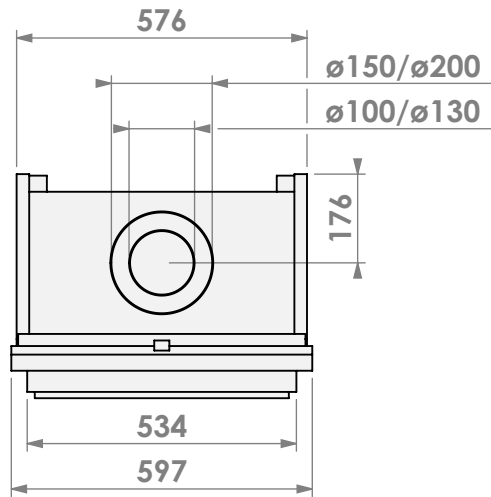

belfires

Barbas Belfires B.V.
Hallenstraat 17
5531 AB Bladel
The Netherlands
www.barbasbelfires.com

Name: **Topsham Small-3 floating frame**

Modifications reserved

Scale: **1:15**
Unit: **mm**

Version: **0**