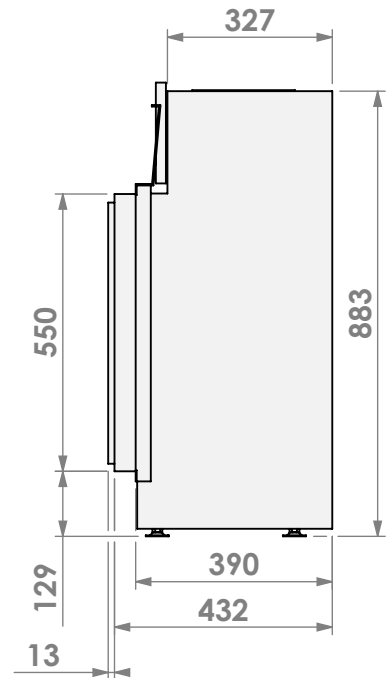

belfires

Barbas Belfires B.V.
Hallenstraat 17
5531 AB Bladel
The Netherlands
www.barbasbelfires.com

Name: **Topsham Small-3 floating frame**

Modifications reserved

Scale: **1:15**
Unit: **mm**

Version: **0**