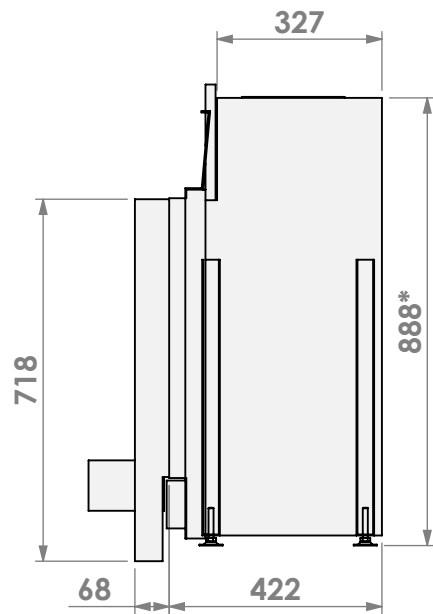

Name: **Topsham Small-3 hidden door+ 10cm**

Modifications reserved

Projection:

American

Scale:

1:15

Version:

0

Unit:

mm

* = optional extended adjustable legs max. + 350 mm

bellfires

Barbas Bellfires B.V.
Hallenstraat 17
5531 AB Bladel
The Netherlands
www.barbasbellfires.com

Name: **Topsham Small-3 hidden door+ 10cm stone bar**

Modifications reserved

Projection:
American

Scale:

1:15

Version:

0

Unit:

mm