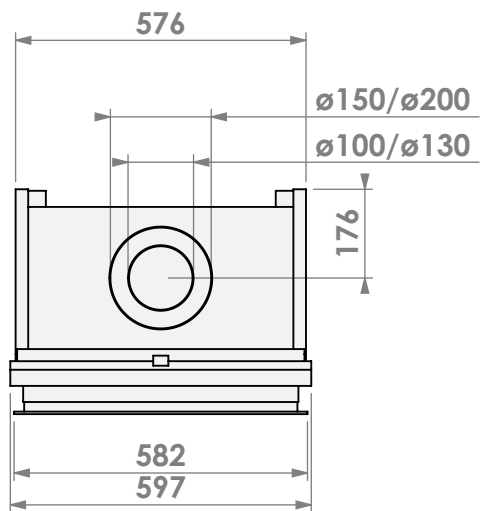

Modifications reserved

Projection:
American

Scale:

1:15

Version:

0

Unit:

mm