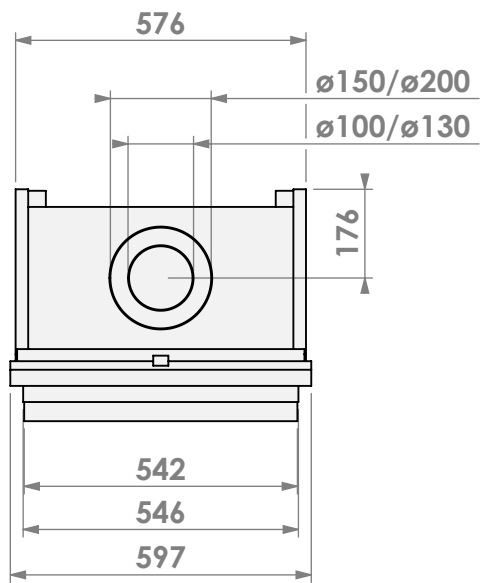

Modifications reserved

Scale: 1:15
 Unit: mm

Version: 0

* = optional extended adjustable legs max. + 350 mm

belfires

Barbas Bellfires B.V.
 Hallenstraat 17
 5531 AB Bladel
 The Netherlands
 www.barbasbellfires.com

Name: **Topsham Small-3 hidden door+ 7cm**

Modifications reserved

Scale: **1:15**
 Unit: **mm**

Version: **0**

bellfires

Barbas Bellfires B.V.
Hallenstraat 17
5531 AB Bladel
The Netherlands
www.barbasbellfires.com

Name: **Topsham Small-3 hidden door+ 10cm**

Modifications reserved

Projection:

American

Scale:

1:15

Version:

0

Modifications reserved

Projection:
American

Scale:

1:15

Version:

0

Unit:

mm