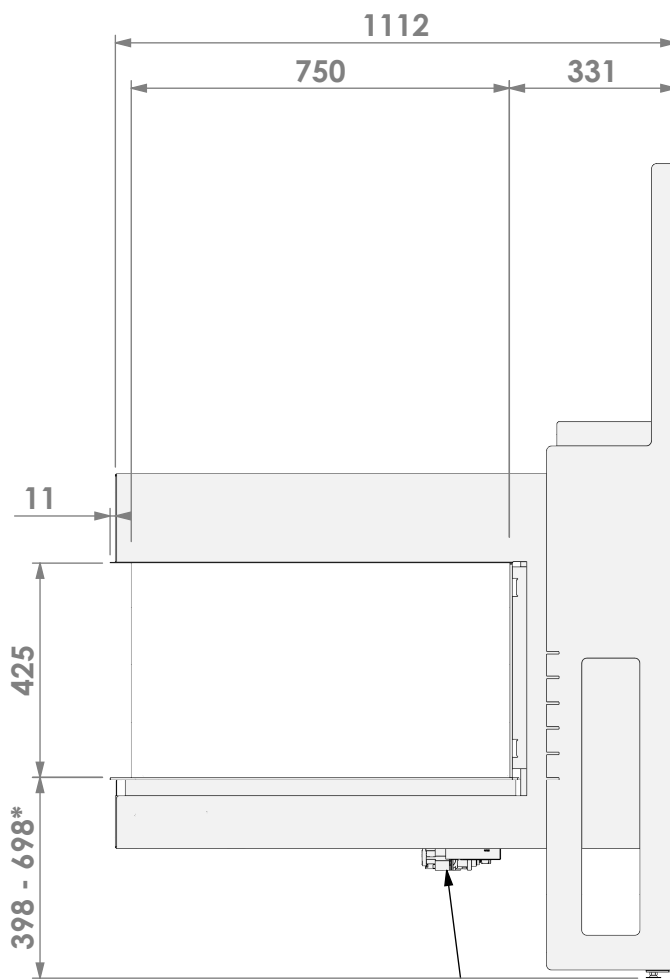

belfires

Barbas Bellfires B.V.
Hallenstraat 17
5531 AB Bladel
The Netherlands
www.barbasbellfires.com

Name: Room Divider Medium-3 hidden door + 10cm

Modifications reserved

Scale: 1:15
Unit: mm

Version: 0

Control unit

* = adjustable

Control unit

belfires

Barbas Belfires B.V.
 Hallenstraat 17
 5531 AB Bladel
 The Netherlands
 www.barbasbelfires.com

Name: Room Divider Medium-3 hang on the wall HD

Modifications reserved

Scale: 1:15
 Unit: mm