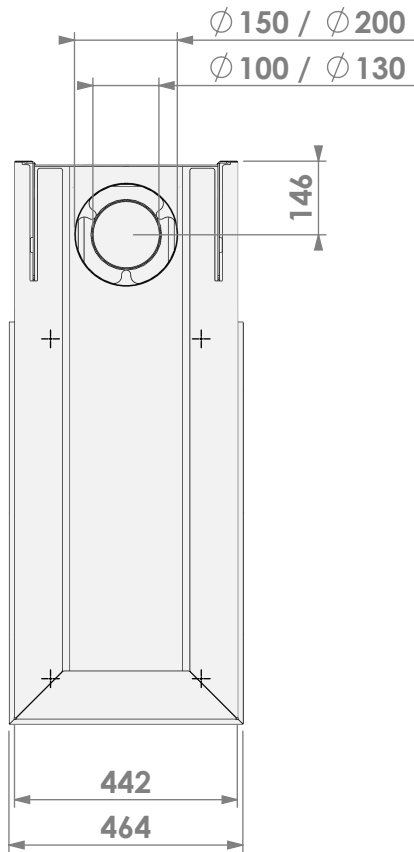

* = adjustable

belfires

Barbas Bellfires B.V.
 Hallenstraat 17
 5531 AB Bladel
 The Netherlands
 www.barbasbellfires.com

Name: Room Divider Medium-3 frameless

Modifications reserved

Scale: 1:15
 Unit: mm

Version: 0

belfires

Barbas Bellfires B.V.
Hallenstraat 17
5531 AB Bladel
The Netherlands
www.barbasbellfires.com

Name: Room Divider Medium-3 hidden door + 10cm

Modifications reserved

Scale: 1:15
Unit: mm

Version: 0

Control unit

* = adjustable

Control unit

belfires

Barbas Belfires B.V.
 Hallenstraat 17
 5531 AB Bladel
 The Netherlands
 www.barbasbelfires.com

Name: Room Divider Medium-3 hang on the wall HD

Modifications reserved

Scale: 1:15
 Unit: mm