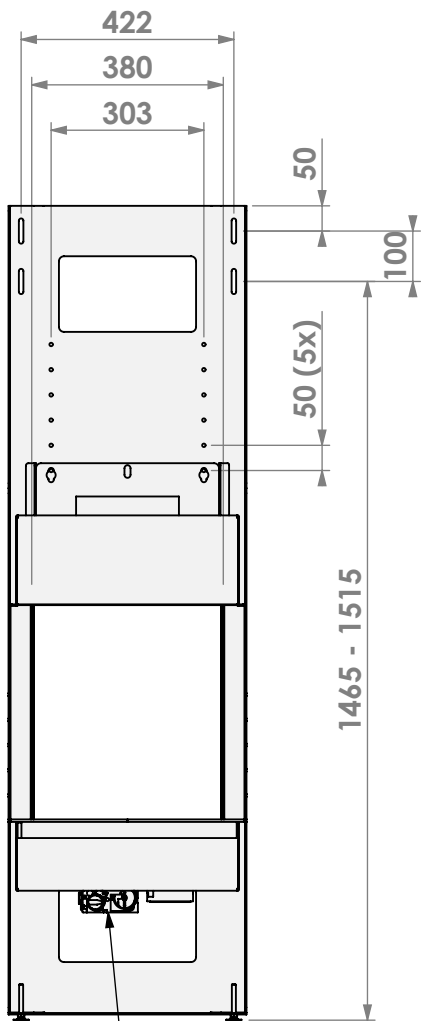

* = adjustable

belfires

Barbas Bellfires B.V.
 Hallenstraat 17
 5531 AB Bladel
 The Netherlands
 www.barbasbellfires.com

Name: Room Divider Medium-3 frameless

Modifications reserved

Scale: 1:15
 Unit: mm

Version: 0

belfires

Barbas Bellfires B.V.
Hallenstraat 17
5531 AB Bladel
The Netherlands
www.barbasbellfires.com

Name: Room Divider Medium-3 hidden door + 10cm

Modifications reserved

Scale: 1:15
Unit: mm

Version: 0

Control unit

* = adjustable

Control unit

belfires

Barbas Belfires B.V.
 Hallenstraat 17
 5531 AB Bladel
 The Netherlands
 www.barbasbelfires.com

Name: Room Divider Medium-3 hang on the wall HD

Modifications reserved

Scale: 1:15
 Unit: mm