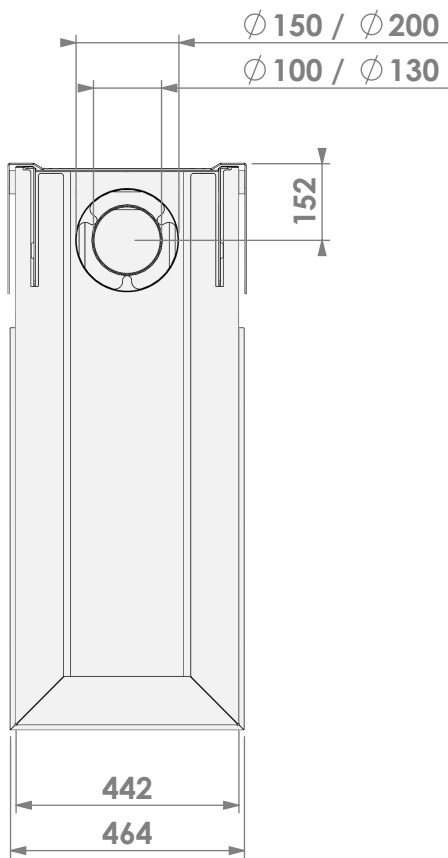

* = adjustable

belfires

Barbas Bellfires B.V.
 Hallenstraat 17
 5531 AB Bladel
 The Netherlands
 www.barbasbellfires.com

Name: Room Divider Medium-3 frameless

Modifications reserved

Scale: 1:15
 Unit: mm

Version: 0

belfires

Barbas Bellfires B.V.
Hallenstraat 17
5531 AB Bladel
The Netherlands
www.barbasbellfires.com

Name: Room Divider Medium-3 hidden door + 10cm

Modifications reserved

Scale: 1:15
Unit: mm

Version: 0

Control unit

* = adjustable

Control unit

belfires

Barbas Belfires B.V.
 Hallenstraat 17
 5531 AB Bladel
 The Netherlands
 www.barbasbelfires.com

Name: Room Divider Medium-3 hang on the wall HD

Modifications reserved

Scale: 1:15
 Unit: mm