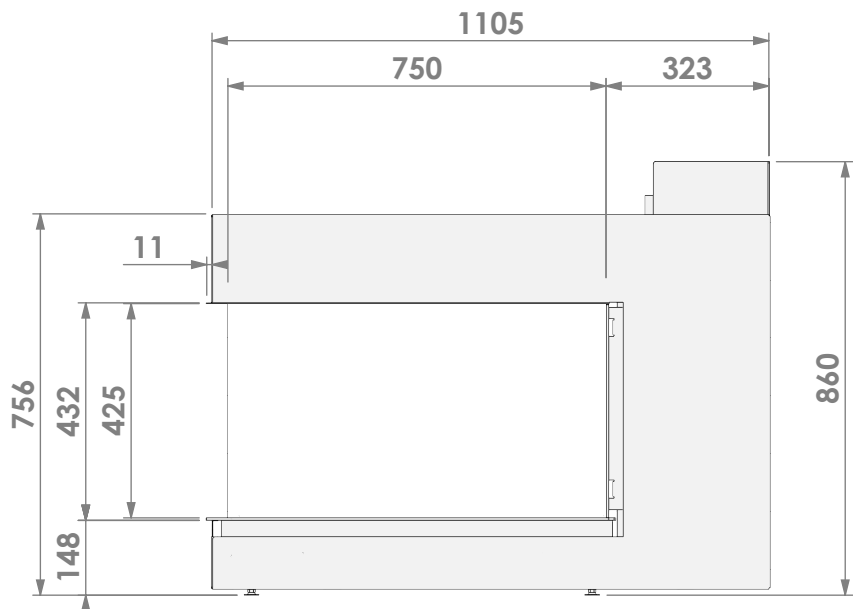

* = adjustable

belfires

Barbas Bellfires B.V.
 Hallenstraat 17
 5531 AB Bladel
 The Netherlands
 www.barbasbellfires.com

Name: Room Divider Medium-3 frameless

Modifications reserved

Scale: 1:15
 Unit: mm

Version: 0

belfires

Barbas Bellfires B.V.
Hallenstraat 17
5531 AB Bladel
The Netherlands
www.barbasbellfires.com

Name: Room Divider Medium-3 hidden door + 10cm

Modifications reserved

Scale: 1:15
Unit: mm

Version: 0

Control unit

* = adjustable

Control unit

belfires

Barbas Belfires B.V.
 Hallenstraat 17
 5531 AB Bladel
 The Netherlands
 www.barbasbelfires.com

Name: Room Divider Medium-3 hang on the wall HD

Modifications reserved

Scale: 1:15
 Unit: mm