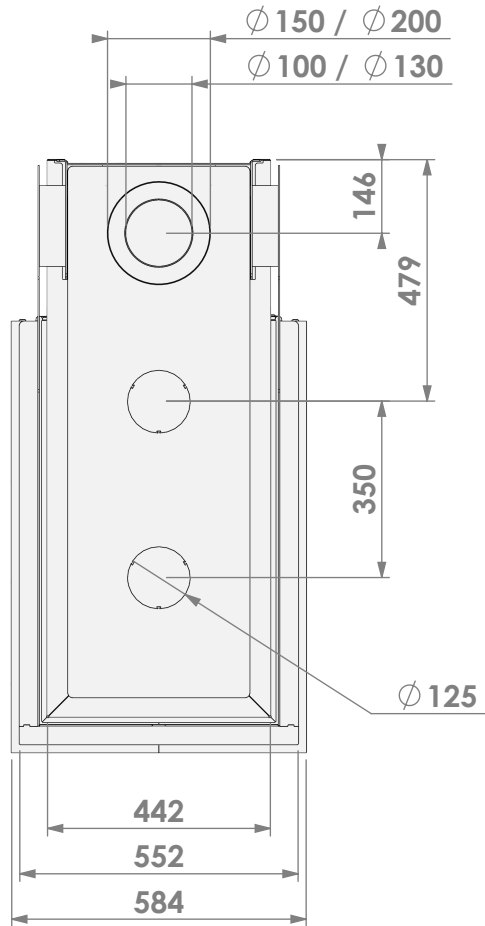

* = adjustable

belfires

Barbas Bellfires B.V.
 Hallenstraat 17
 5531 AB Bladel
 The Netherlands
 www.barbasbellfires.com

Name: Room Divider Medium-3 frameless

Modifications reserved

Scale: 1:15
 Unit: mm

Version: 0

belfires

Barbas Bellfires B.V.
Hallenstraat 17
5531 AB Bladel
The Netherlands
www.barbasbellfires.com

Name: Room Divider Medium-3 hidden door + 10cm

Modifications reserved

Scale: 1:15
Unit: mm

Version: 0

Control unit

* = adjustable

Control unit

belfires

Barbas Belfires B.V.
 Hallenstraat 17
 5531 AB Bladel
 The Netherlands
 www.barbasbelfires.com

Name: Room Divider Medium-3 hang on the wall HD

Modifications reserved

Scale: 1:15
 Unit: mm