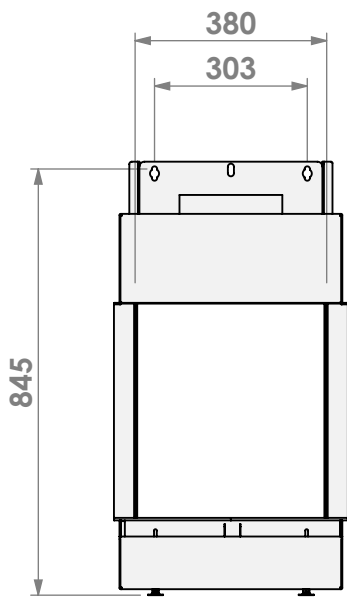

* = adjustable

belfires

Barbas Bellfires B.V.
 Hallenstraat 17
 5531 AB Bladel
 The Netherlands
 www.barbasbellfires.com

Name: Room Divider Medium-3 frameless

Modifications reserved

Scale: 1:15
 Unit: mm

Version: 0

belfires

Barbas Bellfires B.V.
Hallenstraat 17
5531 AB Bladel
The Netherlands
www.barbasbellfires.com

Name: Room Divider Medium-3 hidden door + 10cm

Modifications reserved

Scale: 1:15
Unit: mm

Version: 0

Control unit

* = adjustable

Control unit

belfires

Barbas Belfires B.V.
 Hallenstraat 17
 5531 AB Bladel
 The Netherlands
 www.barbasbelfires.com

Name: Room Divider Medium-3 hang on the wall HD

Modifications reserved

Scale: 1:15
 Unit: mm