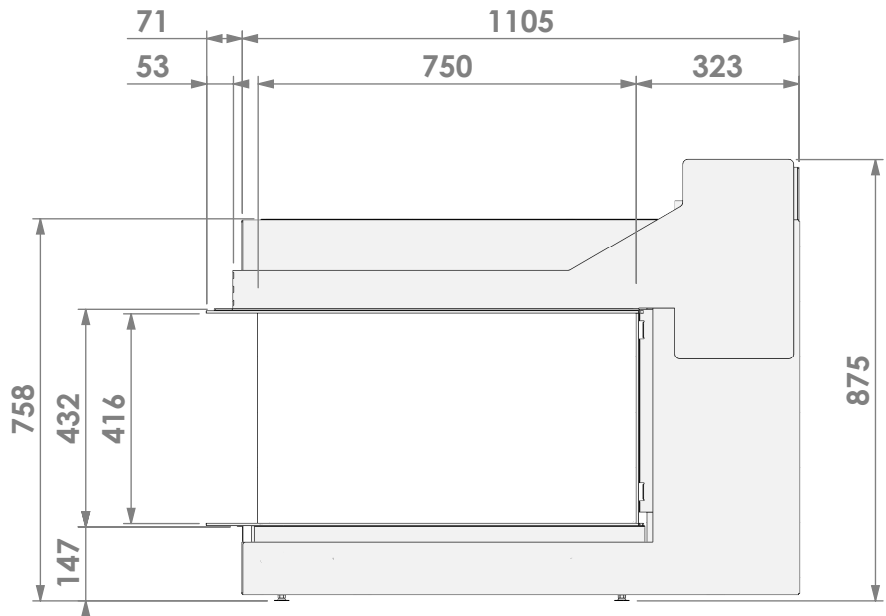

* = adjustable

belfires

Barbas Bellfires B.V.
 Hallenstraat 17
 5531 AB Bladel
 The Netherlands
 www.barbasbellfires.com

Name: Room Divider Medium-3 frameless

Modifications reserved

Scale: 1:15
 Unit: mm

Version: 0

belfires

Barbas Bellfires B.V.
Hallenstraat 17
5531 AB Bladel
The Netherlands
www.barbasbellfires.com

Name: Room Divider Medium-3 hidden door + 10cm

Modifications reserved

Scale: 1:15
Unit: mm

Version: 0

Control unit

* = adjustable

Control unit

belfires

Barbas Belfires B.V.
 Hallenstraat 17
 5531 AB Bladel
 The Netherlands
 www.barbasbelfires.com

Name: Room Divider Medium-3 hang on the wall HD

Modifications reserved

Scale: 1:15
 Unit: mm