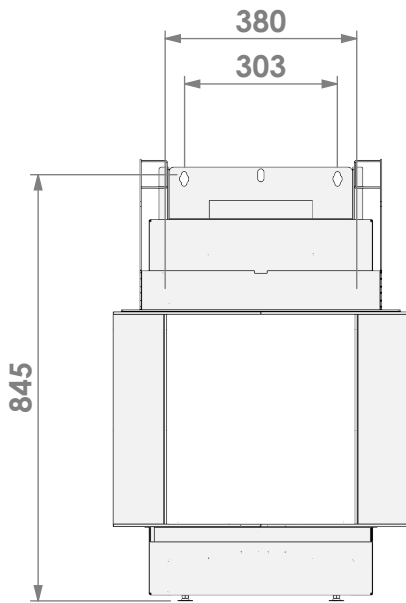

* = adjustable

belfires

Barbas Bellfires B.V.
 Hallenstraat 17
 5531 AB Bladel
 The Netherlands
 www.barbasbellfires.com

Name: Room Divider Medium-3 frameless

Modifications reserved

Scale: 1:15
 Unit: mm

Version: 0

belfires

Barbas Bellfires B.V.
Hallenstraat 17
5531 AB Bladel
The Netherlands
www.barbasbellfires.com

Name: Room Divider Medium-3 hidden door + 10cm

Modifications reserved

Scale: 1:15
Unit: mm

Version: 0

Control unit

* = adjustable

Control unit

belfires

Barbas Belfires B.V.
 Hallenstraat 17
 5531 AB Bladel
 The Netherlands
 www.barbasbelfires.com

Name: Room Divider Medium-3 hang on the wall HD

Modifications reserved

Scale: 1:15
 Unit: mm