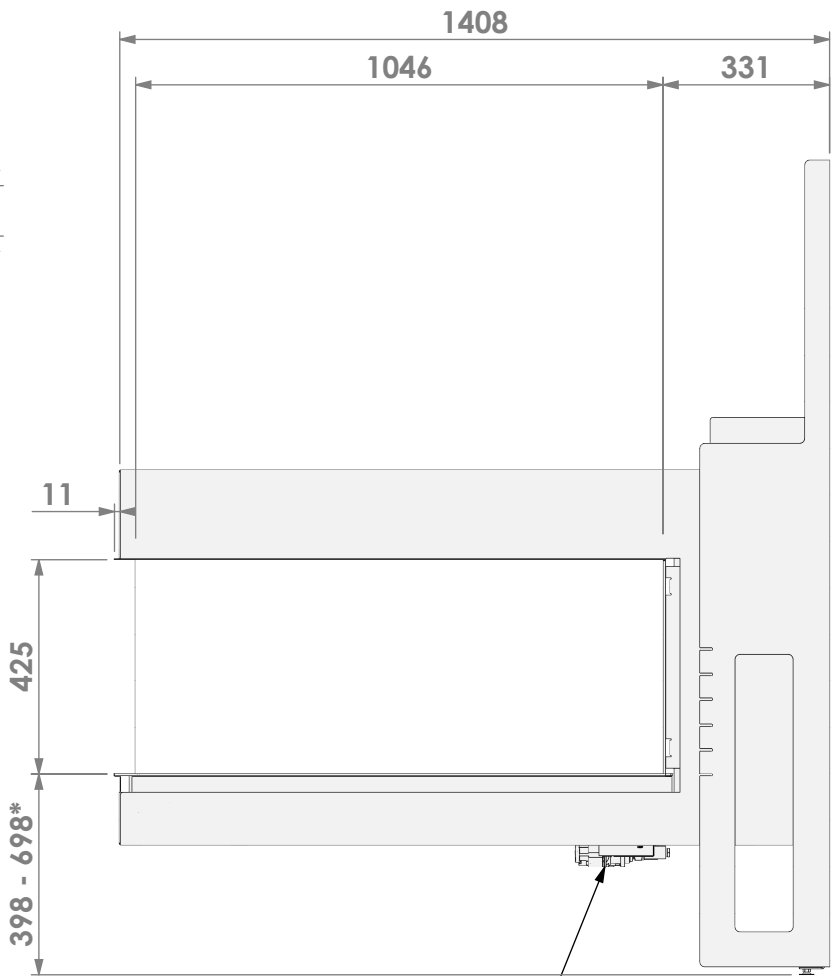

Control unit

belfires

Barbas Belfires B.V.
Hallenstraat 17
5531 AB Bladel
The Netherlands
www.barbasbelfires.com

Name: Room Divider Large-3 floating support frame HD

Modifications reserved

Scale: 1:15
Unit: mm

Version: 0