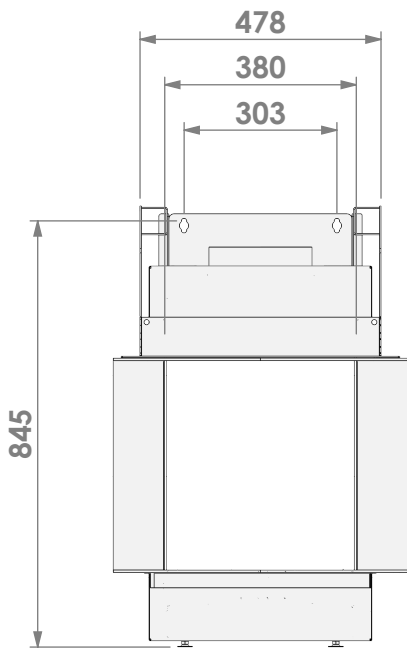

Version: 0

**belfires**

Barbas Belfires B.V.  
 Hallenstraat 17  
 5531 AB Bladel  
 The Netherlands  
 www.barbasbelfires.com

Name: Room Divider Large-3 hidden door

Modifications reserved

Scale: 1:15  
Unit: mm

Version: 0

**belfires**

Barbas Belfires B.V.  
Hallenstraat 17  
5531 AB Bladel  
The Netherlands  
www.barbasbelfires.com

Name: Room Divider Large-3 hidden door+10 cm

Modifications reserved

Scale: 1:15  
Unit: mm

Modifications reserved

Scale: 1:15  
 Unit: mm

Version: 0