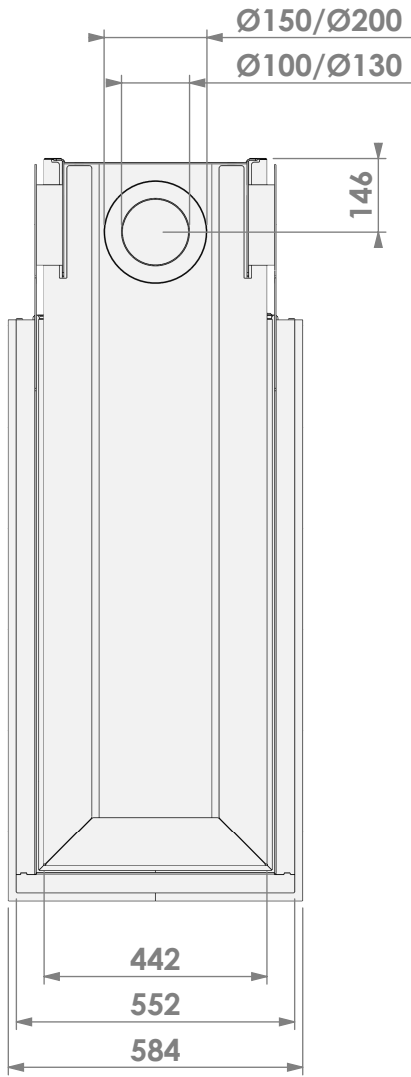

\* = adjustable

**belfires**

Barbas Belfires B.V.  
 Hallenstraat 17  
 5531 AB Bladel  
 The Netherlands  
 www.barbasbelfires.com

Name: Room Divider Large-3 frameless

Modifications reserved

Scale: 1:15  
Unit: mm

Version: 0

**belfires**

Barbas Belfires B.V.  
 Hallenstraat 17  
 5531 AB Bladel  
 The Netherlands  
 www.barbasbelfires.com

Name: Room Divider Large-3 hidden door

Modifications reserved

Scale: 1:15  
Unit: mm

Version: 0

**belfires**

Barbas Belfires B.V.  
Hallenstraat 17  
5531 AB Bladel  
The Netherlands  
www.barbasbelfires.com

Name: Room Divider Large-3 hidden door+10 cm

Modifications reserved

Scale: 1:15  
Unit: mm

Modifications reserved

Scale: 1:15  
 Unit: mm

Version: 0