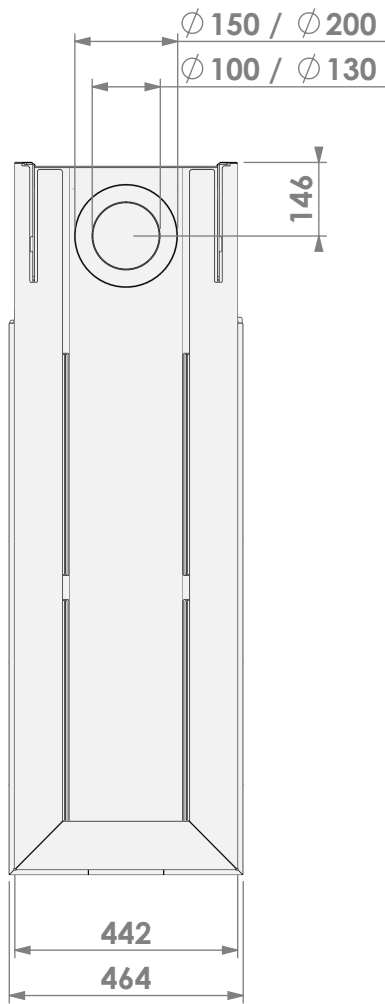

\* = adjustable

**belfires**

Barbas Belfires B.V.  
 Hallenstraat 17  
 5531 AB Bladel  
 The Netherlands  
 www.barbasbelfires.com

Name: Room Divider Large-3 frameless

Modifications reserved

Scale: 1:15  
Unit: mm

Version: 0

**belfires**

Barbas Belfires B.V.  
 Hallenstraat 17  
 5531 AB Bladel  
 The Netherlands  
 www.barbasbelfires.com

Name: Room Divider Large-3 hidden door

Modifications reserved

Scale: 1:15  
Unit: mm

Version: 0

**belfires**

Barbas Belfires B.V.  
Hallenstraat 17  
5531 AB Bladel  
The Netherlands  
www.barbasbelfires.com

Name: Room Divider Large-3 hidden door+10 cm

Modifications reserved

Scale: 1:15  
Unit: mm

Modifications reserved

Scale: 1:15  
 Unit: mm

Version: 0