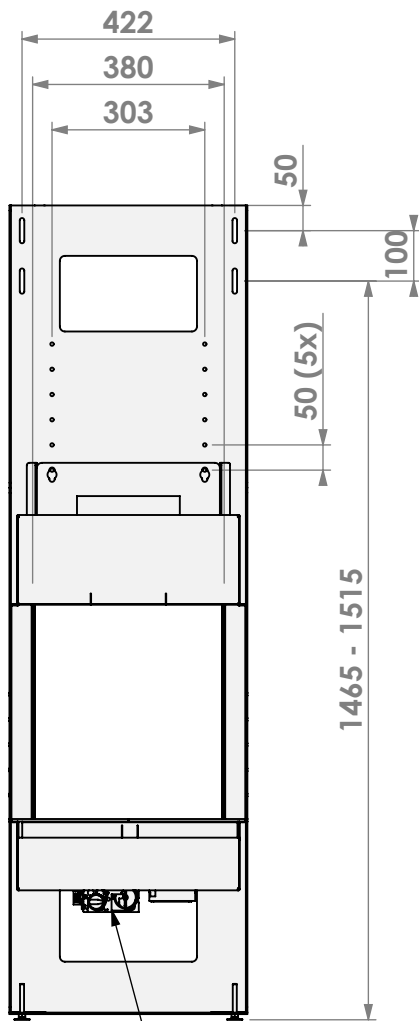

Control unit

* = adjustable