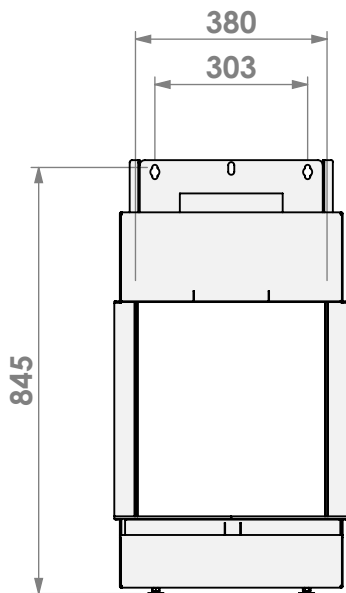

\* = adjustable

**belfires**

Barbas Belfires B.V.  
 Hallenstraat 17  
 5531 AB Bladel  
 The Netherlands  
 www.barbasbelfires.com

Name: Room Divider Large-3 frameless

Modifications reserved

Scale: 1:15  
Unit: mm

Version: 0

**belfires**

Barbas Belfires B.V.  
 Hallenstraat 17  
 5531 AB Bladel  
 The Netherlands  
 www.barbasbelfires.com

Name: Room Divider Large-3 hidden door

Modifications reserved

Scale: 1:15  
Unit: mm

Version: 0

**belfires**

Barbas Belfires B.V.  
Hallenstraat 17  
5531 AB Bladel  
The Netherlands  
www.barbasbelfires.com

Name: Room Divider Large-3 hidden door+10 cm

Modifications reserved

Scale: 1:15  
Unit: mm

Modifications reserved

Scale: 1:15  
 Unit: mm

Version: 0