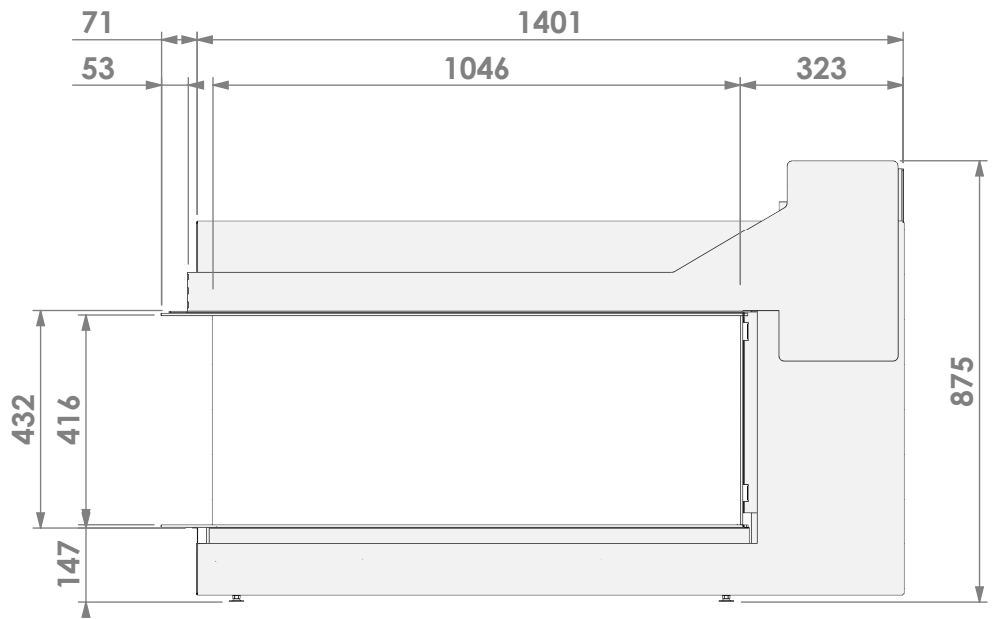

Version: 0

**belfires**

Barbas Belfires B.V.  
 Hallenstraat 17  
 5531 AB Bladel  
 The Netherlands  
 www.barbasbelfires.com

Name: Room Divider Large-3 hidden door

Modifications reserved

Scale: 1:15  
Unit: mm

Version: 0

**belfires**

Barbas Belfires B.V.  
Hallenstraat 17  
5531 AB Bladel  
The Netherlands  
www.barbasbelfires.com

Name: Room Divider Large-3 hidden door+10 cm

Modifications reserved

Scale: 1:15  
Unit: mm

Modifications reserved

Scale: 1:15  
 Unit: mm

Version: 0