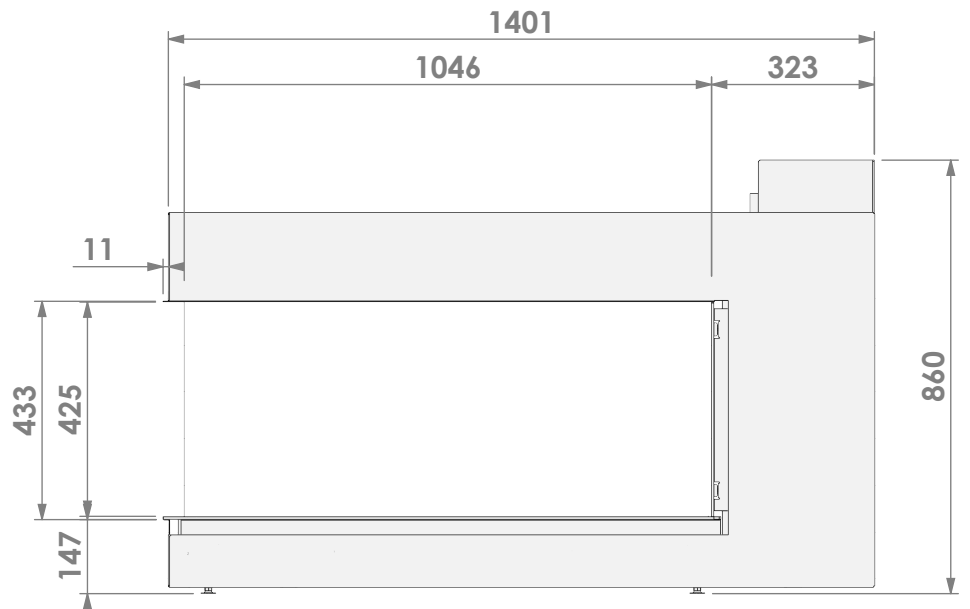

\* = adjustable

**belfires**

Barbas Belfires B.V.  
 Hallenstraat 17  
 5531 AB Bladel  
 The Netherlands  
 www.barbasbelfires.com

Name: Room Divider Large-3 frameless

Modifications reserved

Scale: 1:15  
Unit: mm

Version: 0

**belfires**

Barbas Belfires B.V.  
 Hallenstraat 17  
 5531 AB Bladel  
 The Netherlands  
 www.barbasbelfires.com

Name: Room Divider Large-3 hidden door

Modifications reserved

Scale: 1:15  
Unit: mm

Version: 0

**belfires**

Barbas Belfires B.V.  
Hallenstraat 17  
5531 AB Bladel  
The Netherlands  
www.barbasbelfires.com

Name: Room Divider Large-3 hidden door+10 cm

Modifications reserved

Scale: 1:15  
Unit: mm

Modifications reserved

Scale: 1:15  
 Unit: mm

Version: 0