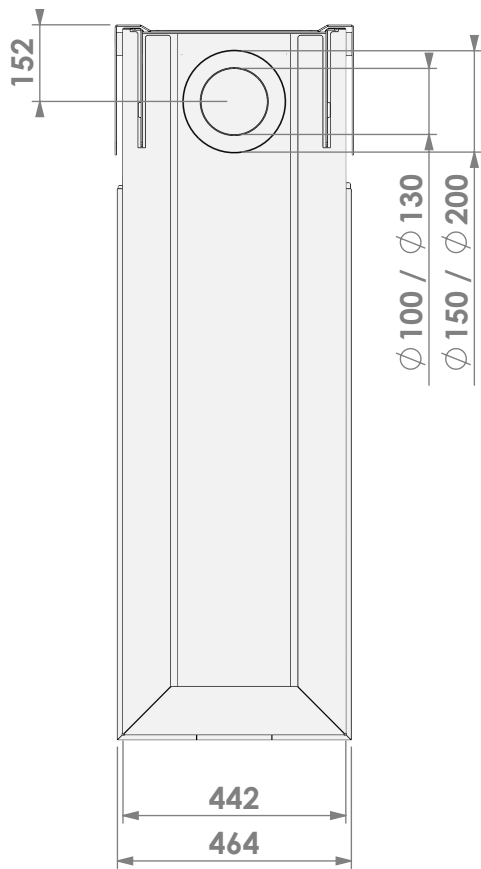

Version: 0

**belfires**

Barbas Belfires B.V.  
 Hallenstraat 17  
 5531 AB Bladel  
 The Netherlands  
 www.barbasbelfires.com

Name: Room Divider Large-3 hidden door

Modifications reserved

Scale: 1:15  
Unit: mm

Version: 0

**belfires**

Barbas Belfires B.V.  
Hallenstraat 17  
5531 AB Bladel  
The Netherlands  
www.barbasbelfires.com

Name: Room Divider Large-3 hidden door+10 cm

Modifications reserved

Scale: 1:15  
Unit: mm

Version: 0

Control unit

\* = adjustable

Control unit

**belfires**

Barbas Belfires B.V.  
 Hallenstraat 17  
 5531 AB Bladel  
 The Netherlands  
 www.barbasbelfires.com

Name: Room Divider Large-3 floating support frame HD

Modifications reserved

Scale: 1:15  
 Unit: mm

Version: 0