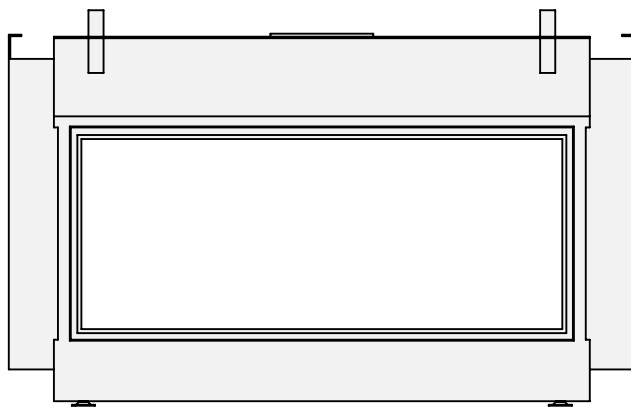

belfires

Barbas Bellfires B.V.
Hallenstraat 17
5531 AB Bladel
The Netherlands
www.barbasbellfires.com

Name: **HBS Tunnel-3 FF - FF**

Modifications reserved

Scale: **1:15**
Unit: **mm**

Version: **0**