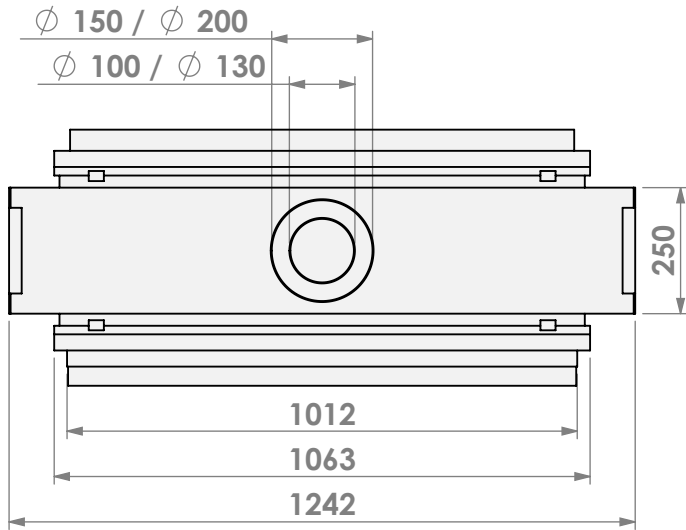

Name: **HBS Tunnel-3 FF - FF**

Modifications reserved

Scale: **1:15**
Unit: **mm**

Version: **0**

* = optional extended adjustable legs max. + 350 mm

* = optional extended adjustable legs max. + 350 mm

belfires

Barbas Belfires B.V.
Hallenstraat 17
5531 AB Bladel
The Netherlands
www.barbasbelfires.com

Name: HBS Tunnel-3 HD - HD convection casing

Modifications reserved

Scale: 1:15
Unit: mm

Version: 0

* = optional extended adjustable legs max. + 350 mm