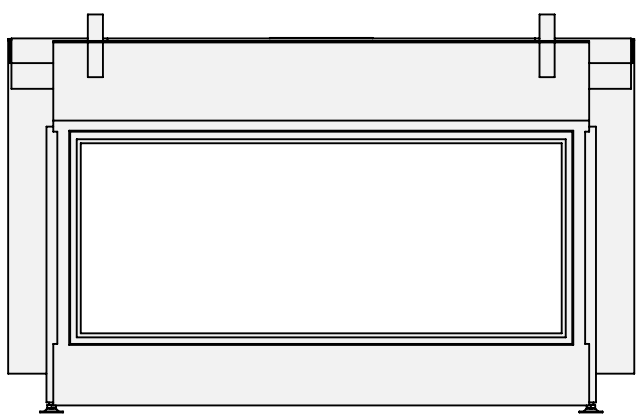

Barbas Belfires B.V.
Hallenstraat 17
5531 AB Bladel
The Netherlands
www.barbasbelfires.com

Name: HBS Tunnel-3 HD - HD convection casing

Modifications reserved

Scale: 1:15
Unit: mm

Version: 0

* = optional extended adjustable legs max. + 350 mm