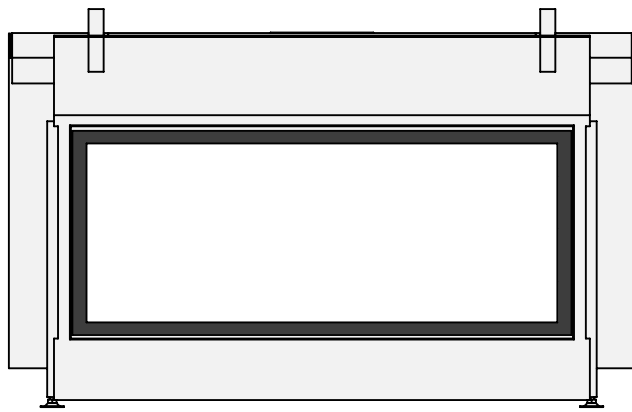

Name: **HBS Tunnel-3 FF - FF**

Modifications reserved

Scale: **1:15**
Unit: **mm**

Version: **0**

* = optional extended adjustable legs max. + 350 mm

* = optional extended adjustable legs max. + 350 mm

belfires