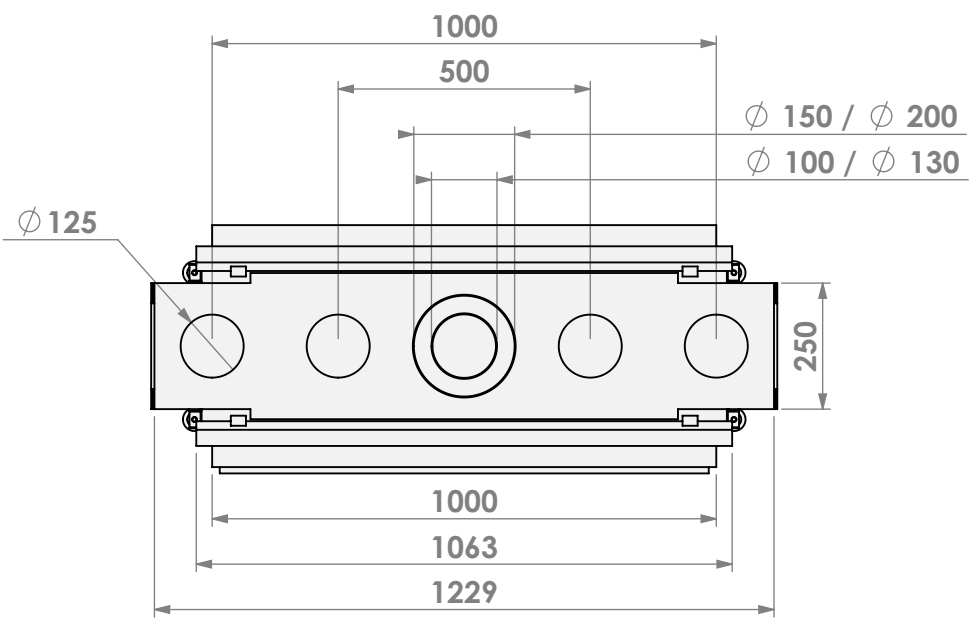

Name: **HBS Tunnel-3 FF - FF**

Modifications reserved

Scale: **1:15**
Unit: **mm**

Version: **0**

* = optional extended adjustable legs max. + 350 mm

* = optional extended adjustable legs max. + 350 mm

belfires

Barbas Belfires B.V.
Hallenstraat 17
5531 AB Bladel
The Netherlands
www.barbasbelfires.com

Name: HBS Tunnel-3 HD - HD convection casing

Modifications reserved

Scale: 1:15
Unit: mm

Version: 0

* = optional extended adjustable legs max. + 350 mm

belfires

Barbas Bellfires B.V.
 Hallenstraat 17
 5531 AB Bladel
 The Netherlands
 www.barbasbellfires.com

Name: HBS Tunnel-3 HD+ 10cm - HD

Modifications reserved

Scale: 1:15
 Unit: mm

Version: 0

* = optional extended adjustable legs max. + 350 mm