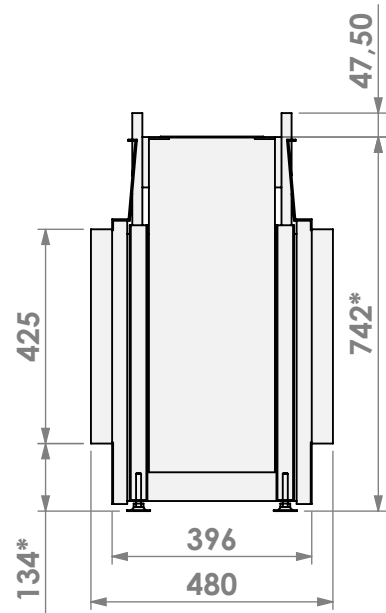

Name: **HBS Tunnel-3 FF - FF**

Modifications reserved

Scale: **1:15**
Unit: **mm**

Version: **0**

* = optional extended adjustable legs max. + 350 mm

* = optional extended adjustable legs max. + 350 mm

belfires