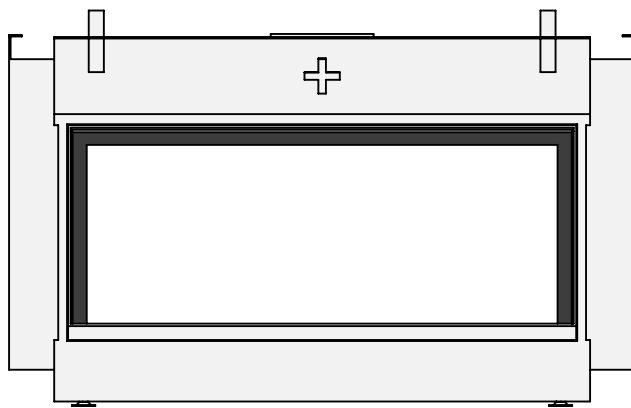

Barbas Belfires B.V.
Hallenstraat 17
5531 AB Bladel
The Netherlands
www.barbasbelfires.com

Name: HBS Tunnel-3 HD - HD convection casing

Modifications reserved

Scale: 1:15
Unit: mm

Version: 0

* = optional extended adjustable legs max. + 350 mm