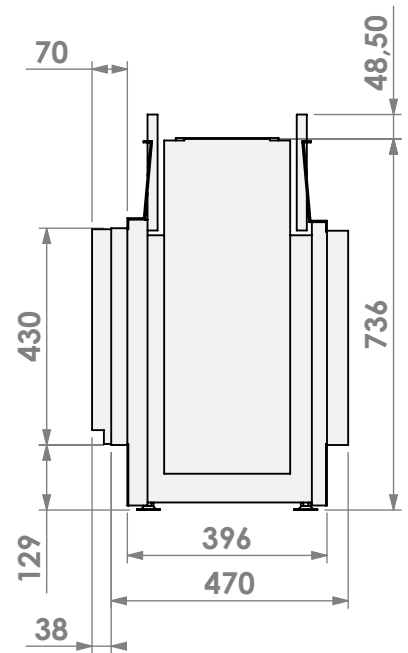

Name: **HBS Tunnel-3 FF - FF**

Modifications reserved

Scale: **1:15**
Unit: **mm**

Version: **0**

* = optional extended adjustable legs max. + 350 mm

* = optional extended adjustable legs max. + 350 mm

belfires

Barbas Belfires B.V.
Hallenstraat 17
5531 AB Bladel
The Netherlands
www.barbasbelfires.com

Name: HBS Tunnel-3 HD - HD convection casing

Modifications reserved

Scale: 1:15
Unit: mm

Version: 0

* = optional extended adjustable legs max. + 350 mm