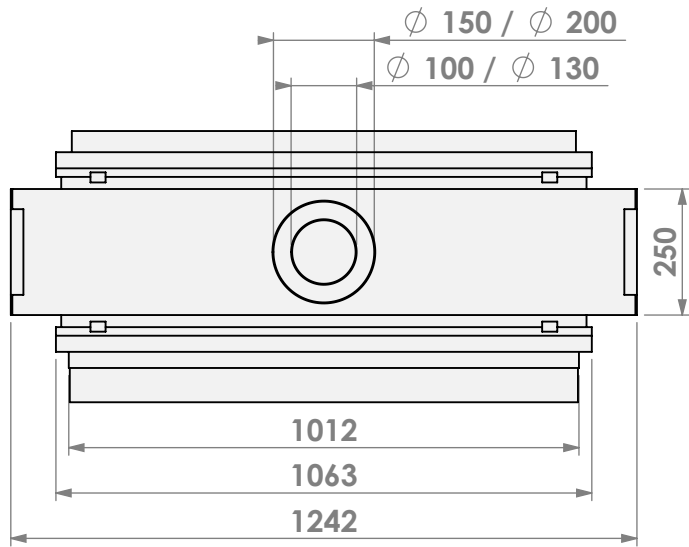

Name: **HBS Tunnel-3 FF - FF**

Modifications reserved

Scale: **1:15**
Unit: **mm**

Version: **0**

* = optional extended adjustable legs max. + 350 mm

* = optional extended adjustable legs max. + 350 mm

belfires

Barbas Belfires B.V.
Hallenstraat 17
5531 AB Bladel
The Netherlands
www.barbasbelfires.com

Name: HBS Tunnel-3 HD - HD convection casing

Modifications reserved

Scale: 1:15
Unit: mm

Version: 0

* = optional extended adjustable legs max. + 350 mm