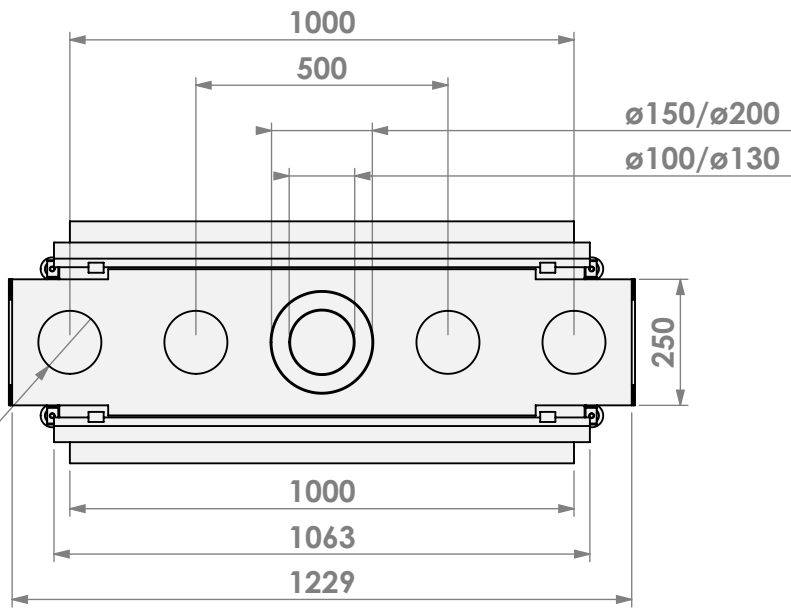

Name: **HBS Tunnel-3 FF - FF**

Modifications reserved

Scale: **1:15**
Unit: **mm**

Version: **0**

* = optional extended adjustable legs max. + 350 mm

* = optional extended adjustable legs max. + 350 mm

belfires