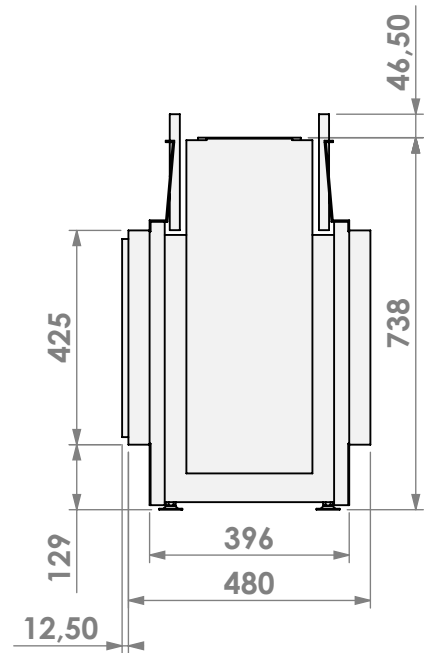

Name: **HBS Tunnel-3 FF - FF**

Modifications reserved

Scale: **1:15**
Unit: **mm**

Version: **0**

* = optional extended adjustable legs max. + 350 mm

* = optional extended adjustable legs max. + 350 mm

belfires

Barbas Belfires B.V.
Hallenstraat 17
5531 AB Bladel
The Netherlands
www.barbasbelfires.com

Name: HBS Tunnel-3 HD - HD convection casing

Modifications reserved

Scale: 1:15
Unit: mm

Version: 0

* = optional extended adjustable legs max. + 350 mm