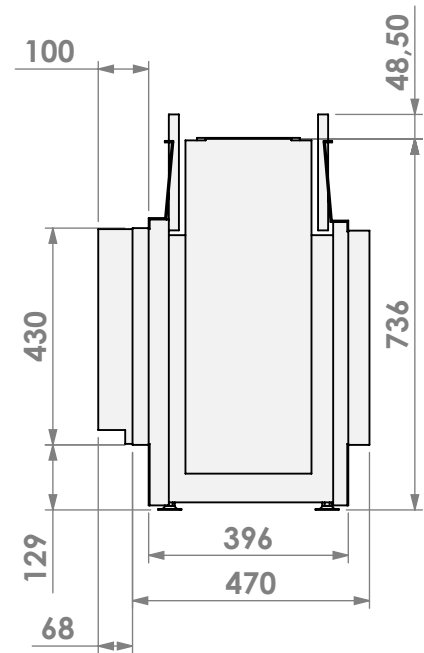

Name: **HBS Tunnel-3 FF - FF**

Modifications reserved

Scale: **1:15**
Unit: **mm**

Version: **0**

* = optional extended adjustable legs max. + 350 mm

* = optional extended adjustable legs max. + 350 mm

belfires

Barbas Belfires B.V.
Hallenstraat 17
5531 AB Bladel
The Netherlands
www.barbasbelfires.com

Name: HBS Tunnel-3 HD - HD convection casing

Modifications reserved

Scale: 1:15
Unit: mm

Version: 0

* = optional extended adjustable legs max. + 350 mm