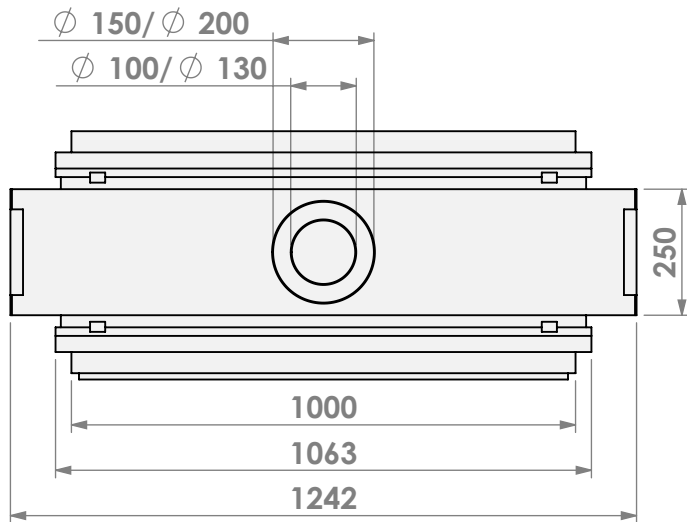

Name: **HBS Tunnel-3 FF - FF**

Modifications reserved

Scale: **1:15**
Unit: **mm**

Version: **0**

* = optional extended adjustable legs max. + 350 mm

* = optional extended adjustable legs max. + 350 mm

belfires

Barbas Belfires B.V.
Hallenstraat 17
5531 AB Bladel
The Netherlands
www.barbasbelfires.com

Name: HBS Tunnel-3 HD - HD convection casing

Modifications reserved

Scale: 1:15
Unit: mm

Version: 0

* = optional extended adjustable legs max. + 350 mm