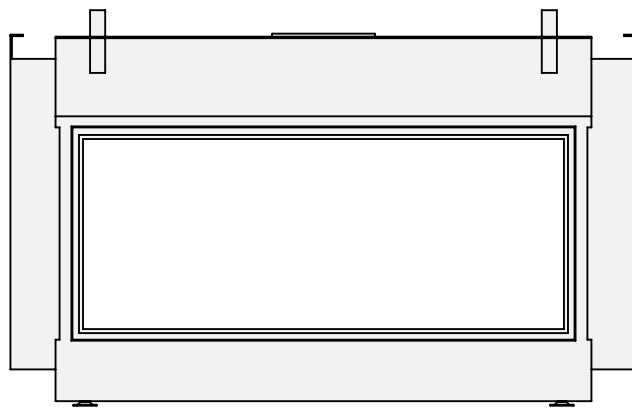

Barbas Belfires B.V.
Hallenstraat 17
5531 AB Bladel
The Netherlands
www.barbasbelfires.com

Name: HBS Tunnel-3 HD - HD convection casing

Modifications reserved

Scale: 1:15
Unit: mm

Version: 0

* = optional extended adjustable legs max. + 350 mm