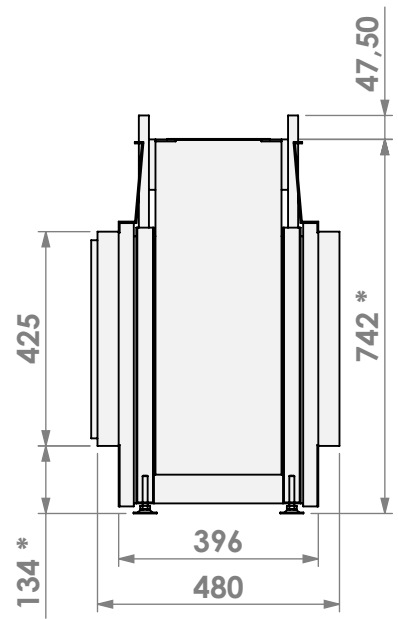

Name: **HBS Tunnel-3 FF - FF**

Modifications reserved

Scale: **1:15**
Unit: **mm**

Version: **0**

* = optional extended adjustable legs max. + 350 mm

* = optional extended adjustable legs max. + 350 mm

belfires

Barbas Belfires B.V.
Hallenstraat 17
5531 AB Bladel
The Netherlands
www.barbasbelfires.com

Name: HBS Tunnel-3 HD - HD convection casing

Modifications reserved

Scale: 1:15
Unit: mm

Version: 0

* = optional extended adjustable legs max. + 350 mm