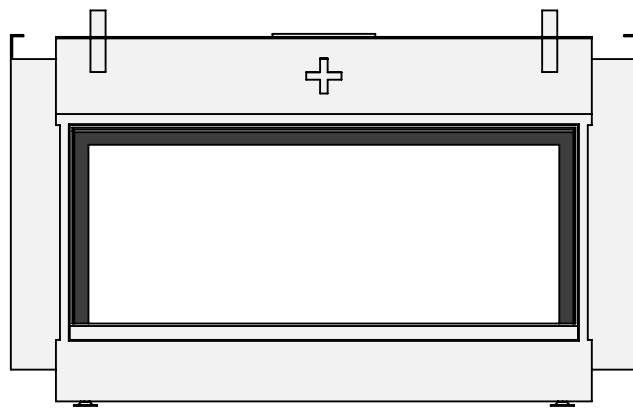

Barbas Belfires B.V.
Hallenstraat 17
5531 AB Bladel
The Netherlands
www.barbasbelfires.com

Name: HBS Tunnel-3 HD - HD convection casing

Modifications reserved

Scale: 1:15
Unit: mm

Version: 0

* = optional extended adjustable legs max. + 350 mm